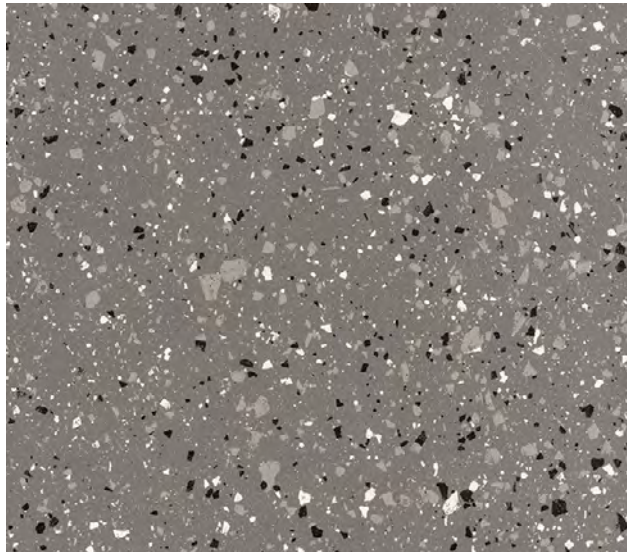

Aggrelite

6 COLOURS | 3 FINISHES | 4 SIZES

S
O
LUS

Floor:
3AGG103

Aggrelite

A stylishly minimal terrazzo, Aggrelite is appropriate for use on walls and floors. A range of finishes, sizes, and subtle colours allows Aggrelite to create an understated backdrop for your design features.

Floor:
3AGG105

Aggrelite

ABOVE
Floor:
3AGG106
Wall:
3AGG106

RIGHT
Floor:
3AGG101
3AGG105

ABOVE
Floor:
3AGG101
Wall:
3AGG105

AGG-Beige
3AGG106

AGG-White
3AGG105

AGG-Silver
3AGG104

AGG-Grey
3AGG103

AGG-Ash
3AGG102

AGG-Black
3AGG101

Floor :
3AGG104

SIZES AND FINISHES

				
	300x600 10mm	600x600 10mm	600x600 14mm	600x1200 10mm
All colours	♥ ■ △	♥ ■ △	♥	♥ ■ △
	♥ Natural R10 (A+B)*		■ Polished	△ Anti Slip R11