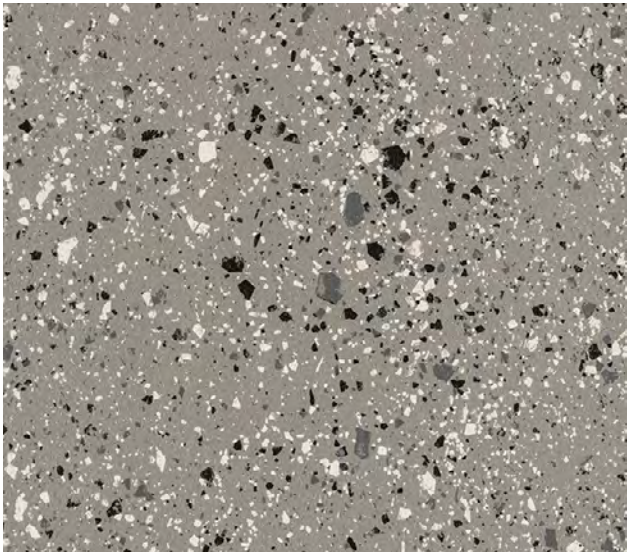

Aggrelite

6 COLOURS | 3 FINISHES | 4 SIZES

S
O
LUS

Floor:
3AGG103

Aggrelite

A stylishly minimal terrazzo, Aggrelite is appropriate for use on walls and floors. A range of finishes, sizes, and subtle colours allows Aggrelite to create an understated backdrop for your design features.

Floor:
3AGG105

Aggrelite

ABOVE
Floor:
3AGG106
Wall:
3AGG106

RIGHT
Floor:
3AGG101
3AGG105

ABOVE
Floor:
3AGG101
Wall:
3AGG105

AGG-Beige
3AGG106

AGG-White
3AGG105

AGG-Silver
3AGG104

AGG-Grey
3AGG103

AGG-Ash
3AGG102

AGG-Black
3AGG101

Floor :
3AGG104

SIZES AND FINISHES

				
	300x600 10mm	600x600 10mm	600x600 14mm	600x1200 10mm
All colours	♥ ■ △	♥ ■ △	♥	♥ ■ △
	♥ Natural R10 (A+B)*		■ Polished	△ Anti Slip R11