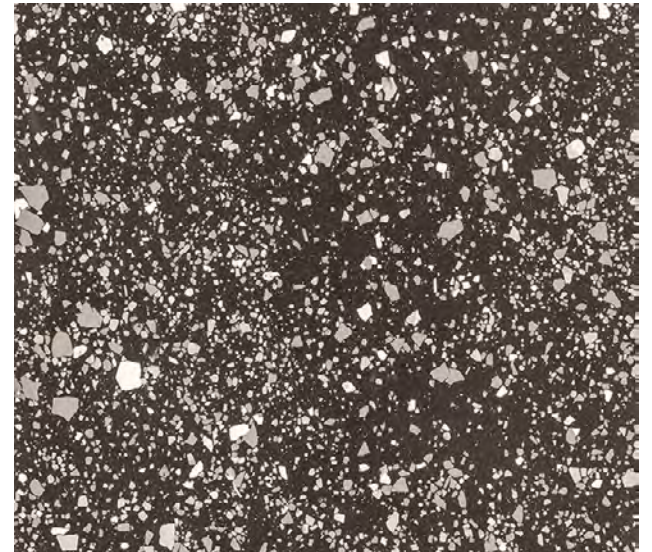

Floor:
3AGG105

Aggrelite

ABOVE
Floor:
3AGG106
Wall:
3AGG106

RIGHT
Floor:
3AGG101
3AGG105

ABOVE
Floor:
3AGG101
Wall:
3AGG105

AGG-Beige
3AGG106

AGG-White
3AGG105

AGG-Silver
3AGG104

AGG-Grey
3AGG103

AGG-Ash
3AGG102

AGG-Black
3AGG101

Floor :
3AGG104

SIZES AND FINISHES

				
	300x600 10mm	600x600 10mm	600x600 14mm	600x1200 10mm
All colours	♥ ■ △	♥ ■ △	♥	♥ ■ △
	♥ Natural R10 (A+B)*		■ Polished	△ Anti Slip R11