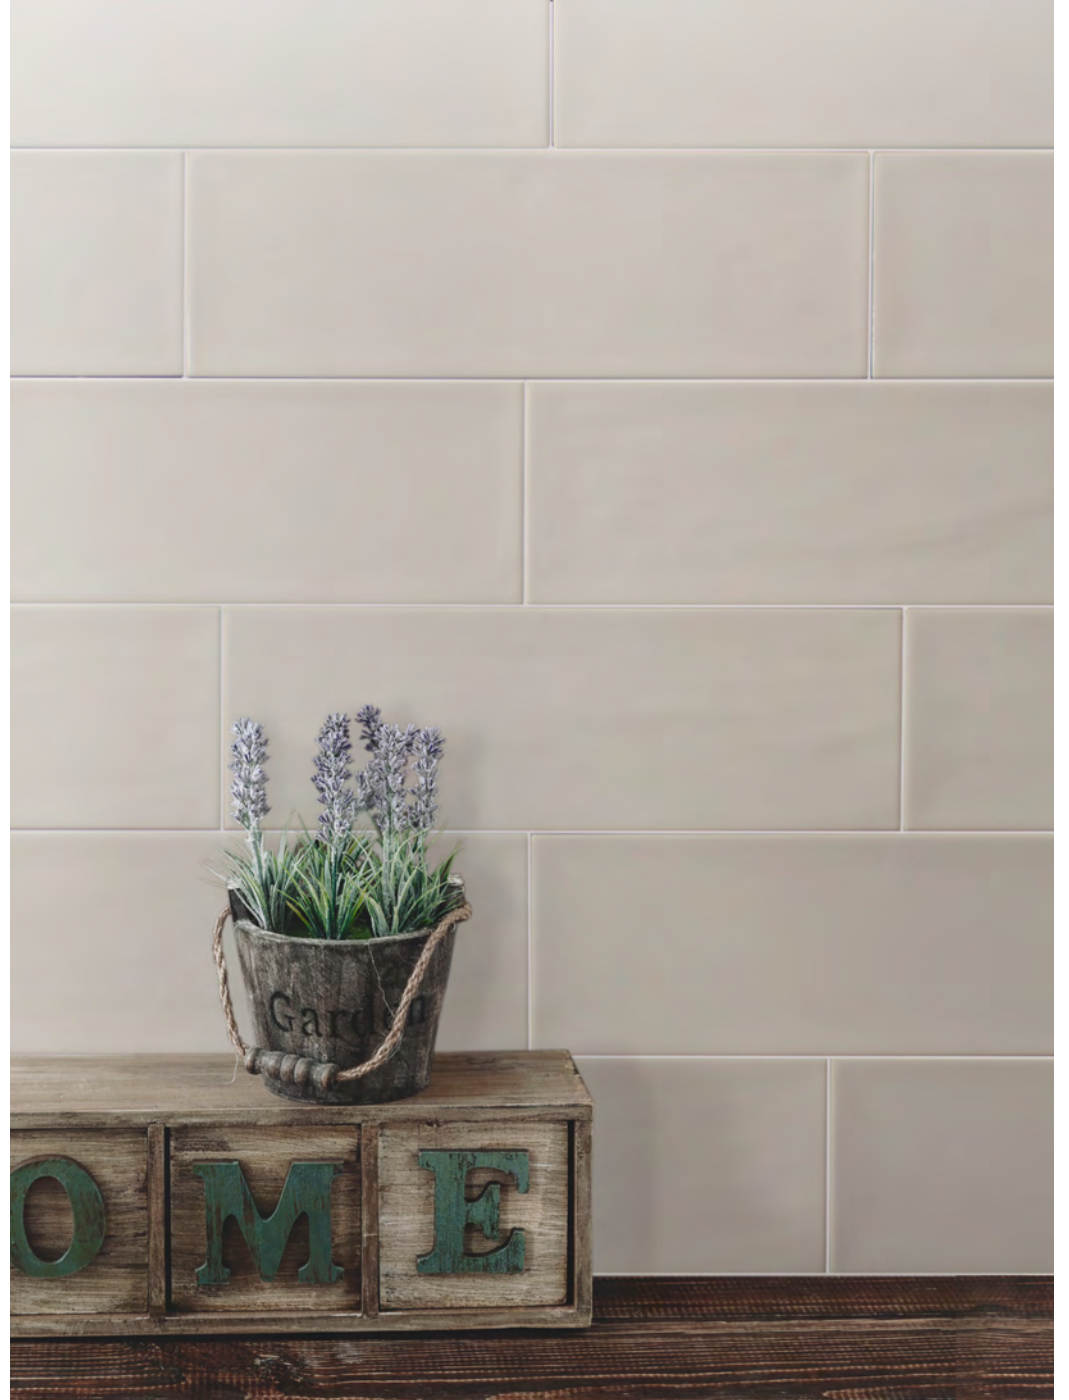

RIGHT
Wall:
5TAC033