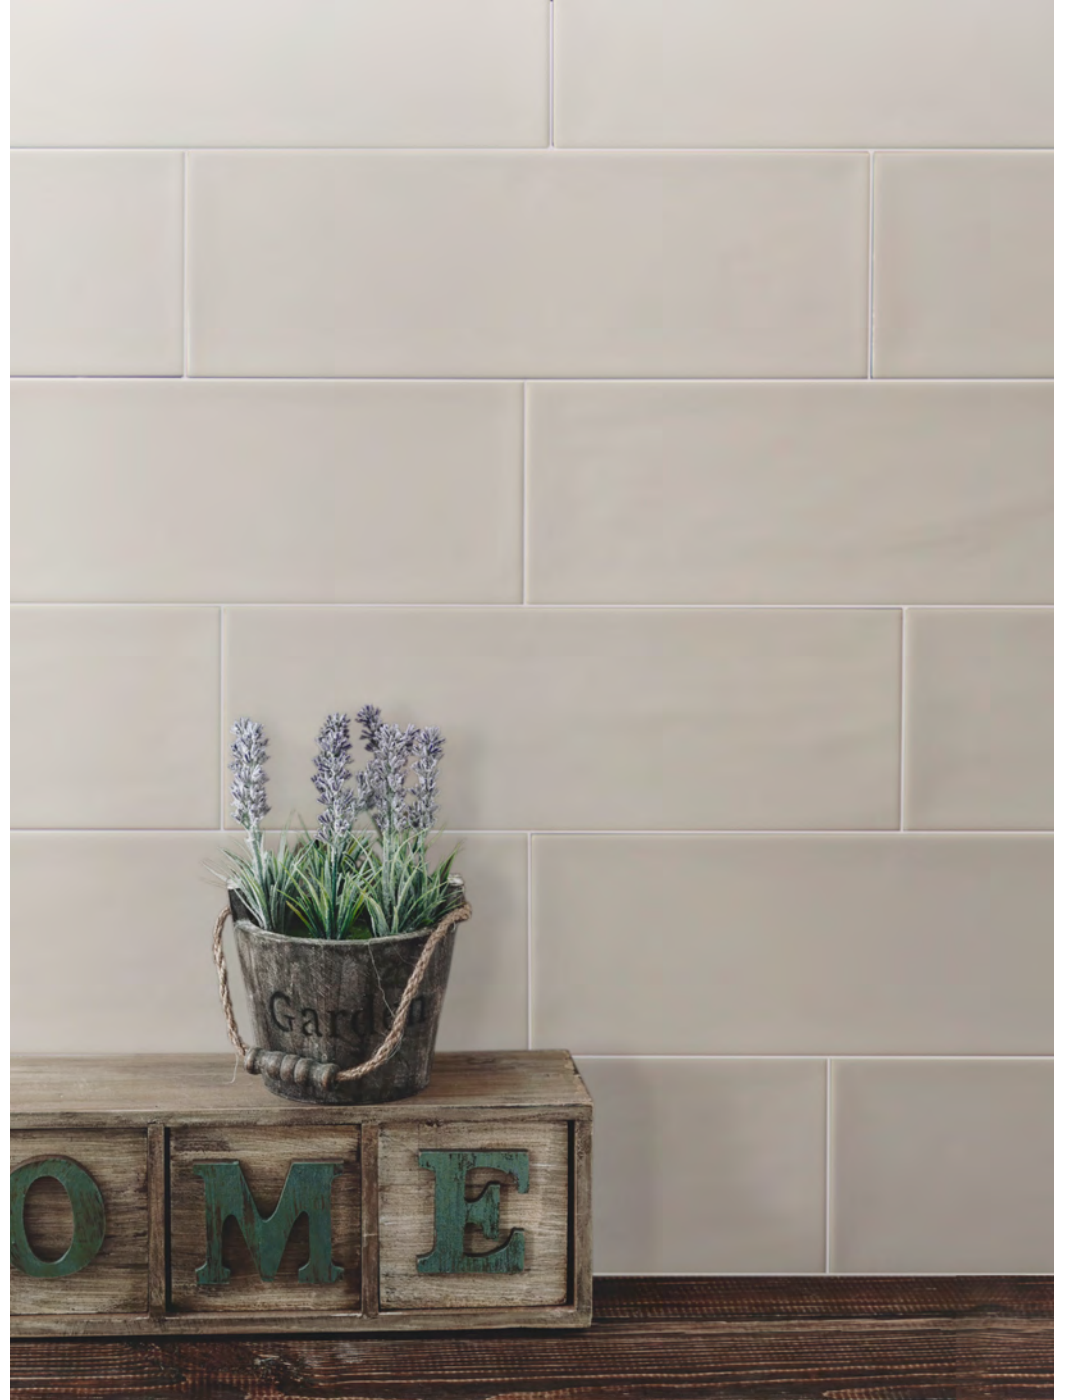

Aria

14 COLOURS | 2 FINISHES | 1 SIZE

S
O
L
U
S

Wall:
5TAC039

Aria

Glossy and undulating in appearance, the Aria range of wall tiles features 14 eye-catching shades, from sparkling white and bold charcoal to pastel pink and ocean blue.

Wall:
5TAC036
5TAC031

Aria

ABOVE
Wall:
5TAC040

RIGHT
Wall:
5TAC033

White
5TAC031

Ice
5TAC032

Duck Egg
5TAC042

Cotto
5TAC041