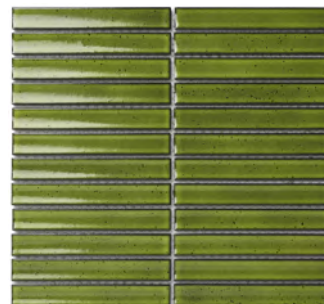

Objective
6JDV109