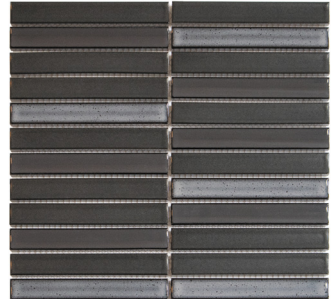

Goal
6JDV124