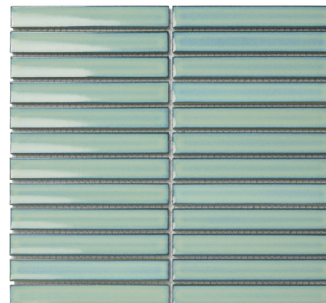

Scheme
6JDV104