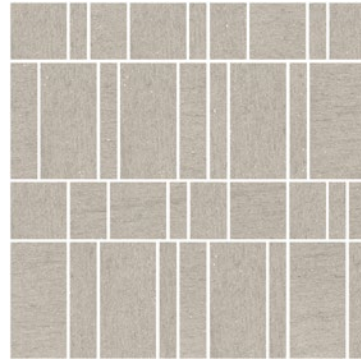

BIS-Greige Mosaic C
2BIS102M003
450x450x9mm
Textured