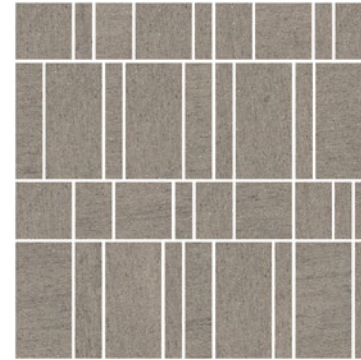

BIS-Grey Mosaic C
2BIS103M003
450x450x9mm
Textured