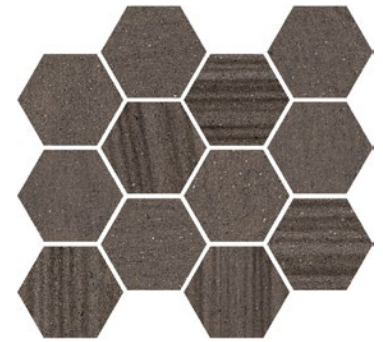

♥ Natural R10   \ Satin   △ Anti Slip R11 (A+B)

## MOSAICS

BIS-Ivory Mosaic A  
2BIS101M001  
230x270x9mm  
Textured

BIS-Greige Mosaic A  
2BIS102M001  
230x270x9mm  
Textured

BIS-Grey Mosaic A  
2BIS103M001  
230x270x9mm  
Textured

BIS-Taupe Mosaic A  
2BIS104M001  
230x270x9mm  
Textured