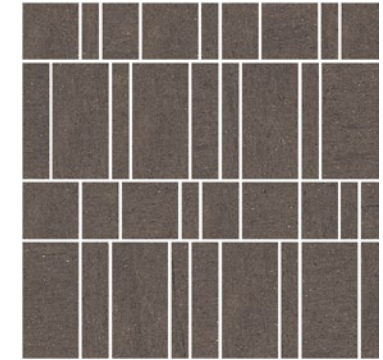

## MOSAICS AND DECORS

BIS-Ivory Mosaic C  
2BIS101M003  
450x450x9mm  
Textured

BIS-Greige Mosaic C  
2BIS102M003  
450x450x9mm  
Textured

BIS-Grey Mosaic C  
2BIS103M003  
450x450x9mm  
Textured

BIS-Taupe Mosaic C  
2BIS104M003  
450x450x9mm  
Textured