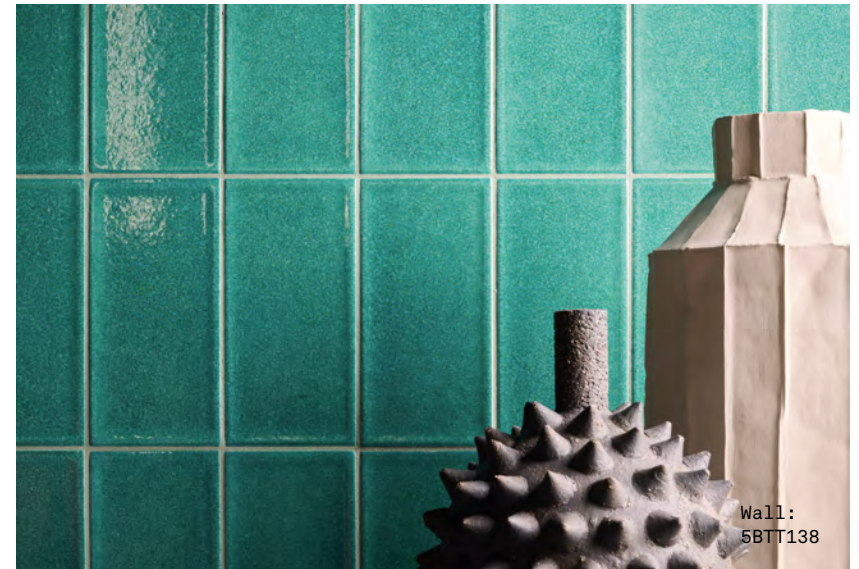

# Inspired by glazed ceramics

The Città di Faenza series draws inspiration from the historic city's tradition of glazed ceramics, which has been significant enough to coin a toponym, faience. It offers a curated selection of 6 colours, each featuring a distinctive gloss crackle finish that creates an artisanal and vintage aesthetic. Like the Terre series, Città di Faenza is available in both 150x150mm and 75x150mm sizes, providing flexibility for different design schemes. The series also includes complex decorative tiles available with gold accents, that bring light into darker spaces. The Città di Faenza series is a refined and sophisticated range which explores the tiles of previous eras.