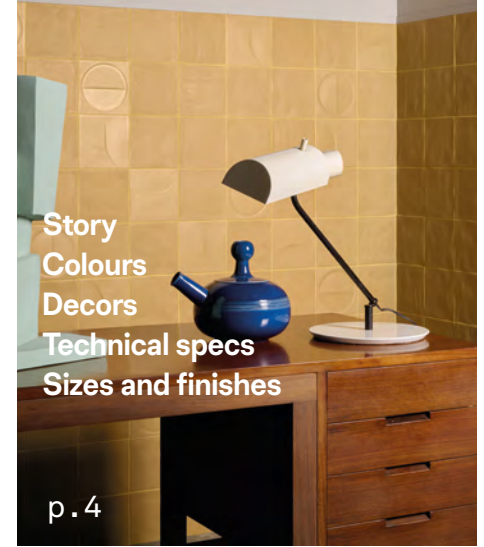

Bottega d'Arte Terre