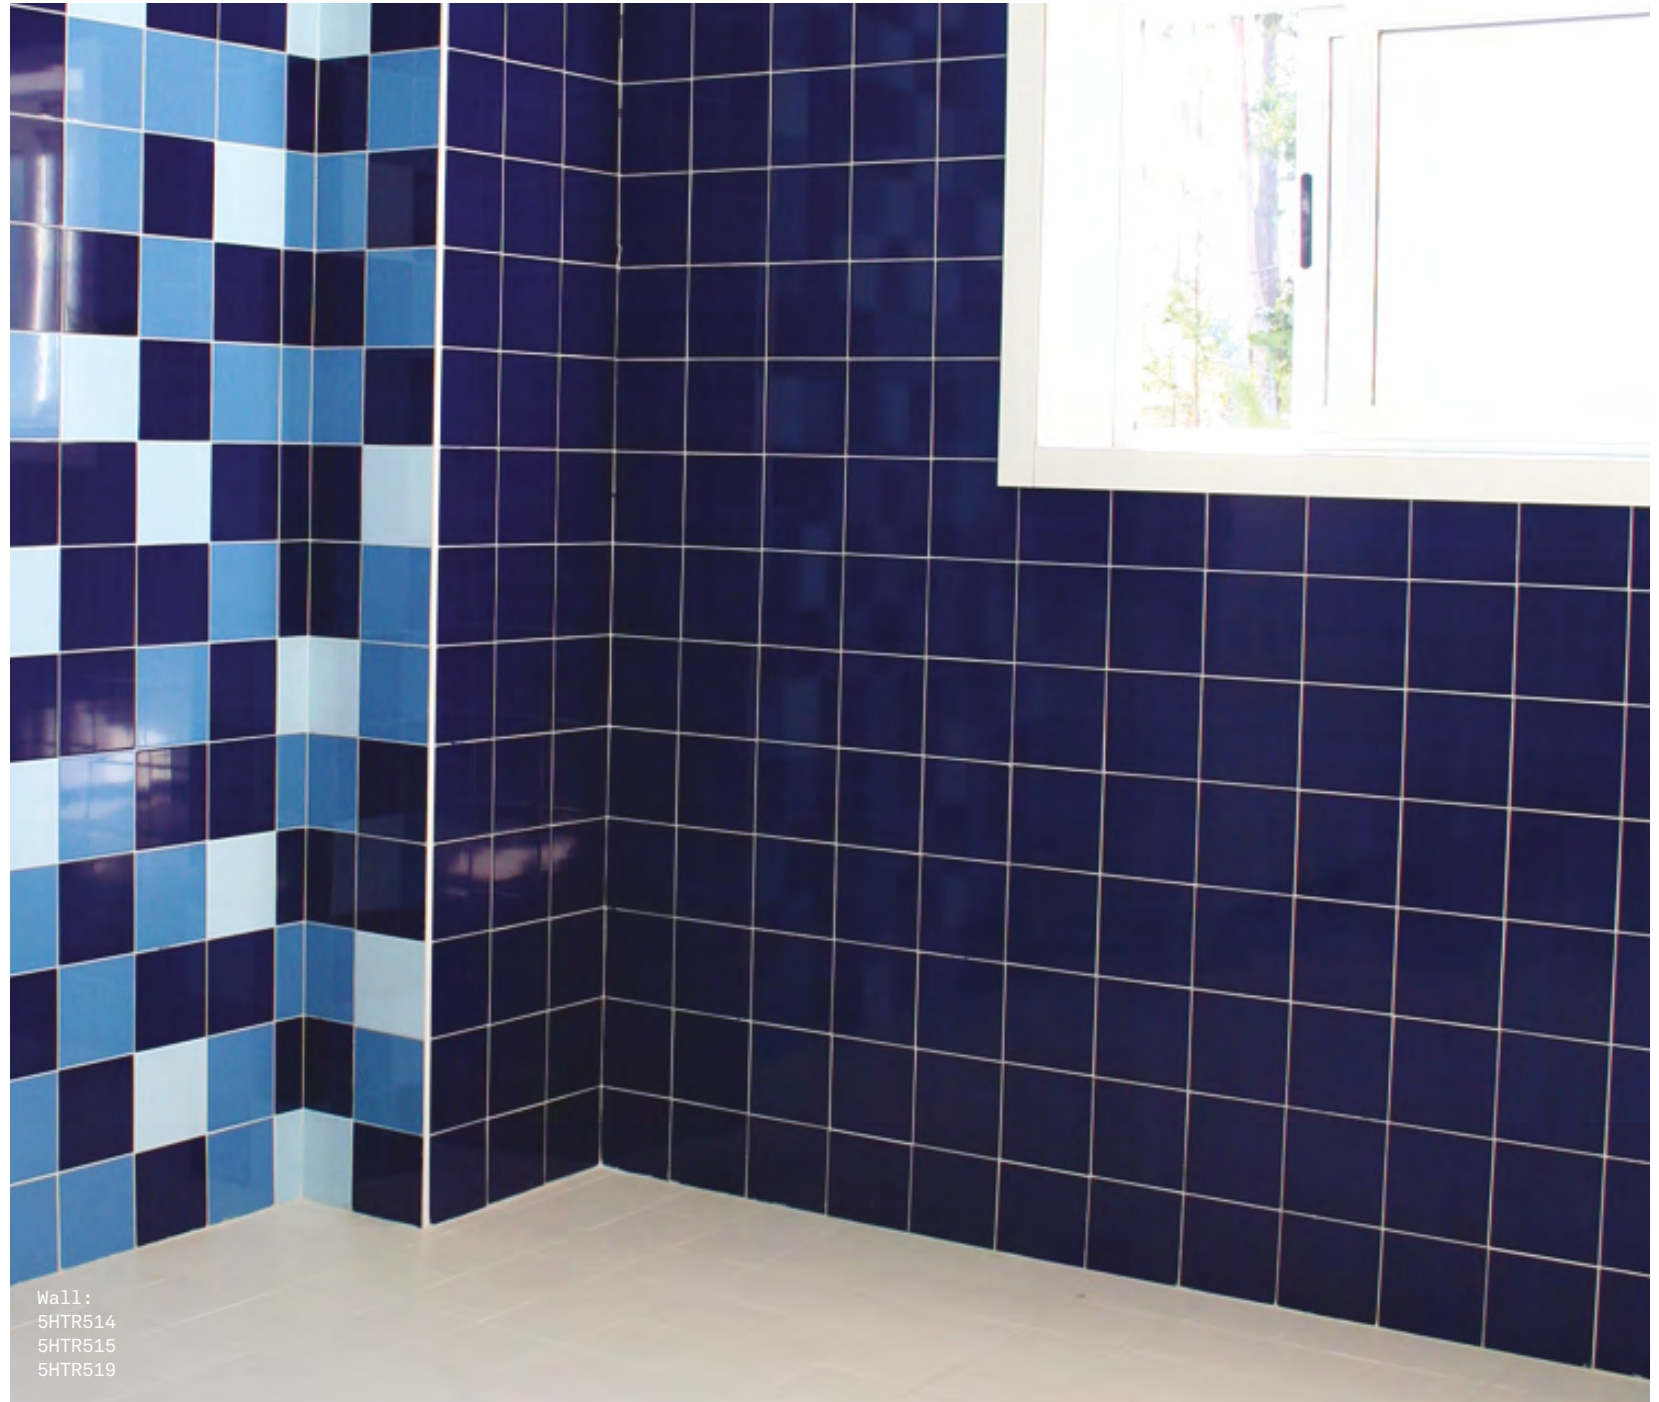

Bright

Bright is a vivid and colourful range of highly technical tiles for commercial and residential use. The series includes a vast number of bright and vibrant colour options from tantalising pinks to electric blues.

Wall:
5HTR514
5HTR515
5HTR519