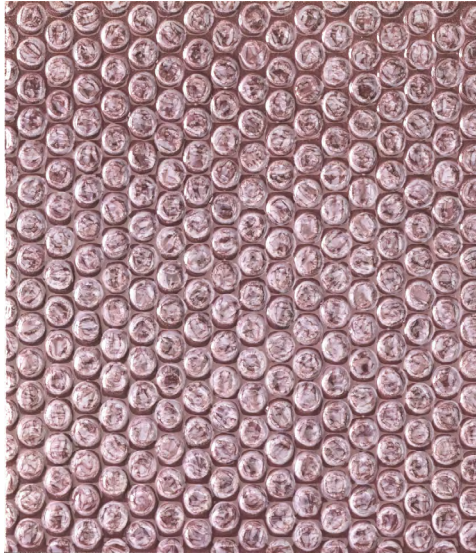

Bubble

6 COLOURS | 1 FINISH | 1 SIZE

S
O
L
U
S

Wall:
5BUB106

Bubble

This quirky and colourful wall ceramic playfully recreates the appearance of bubble wrap.

Wall:
5BUB103

Bubble

ABOVE
Wall:
5BUB105

RIGHT
Wall:
5BUB101

ABOVE
Wall:
5BUB104
5BUB101

BUB-Ice
5BUB101

BUB-Blush
5BUB105

BUB-Rose
5BUB106

BUB-Ocean
5BUB102

BUB-Denim
5BUB103

BUB-Ash
5BUB104

Wall
5BUB102

SIZES AND FINISHES

200x200
8.5mm

All colours

◆ Gloss

Bubble

APPEARANCE

Mono Colour

MATERIAL

Ceramic

USAGE

Walls only

SHADE VARIATION

V2 - Light

ISO 10545 RESULTS