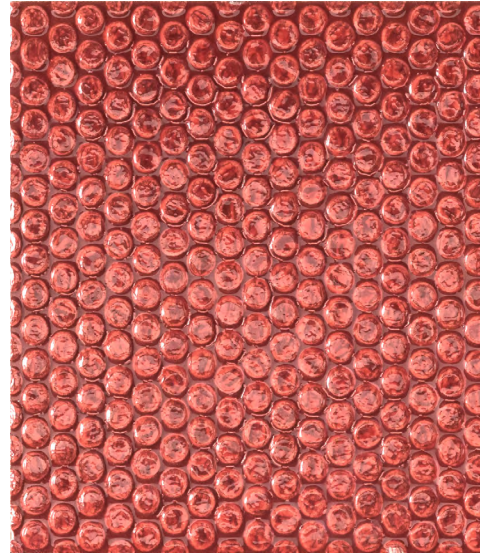

Bubble

6 COLOURS | 1 FINISH | 1 SIZE

S
O
L
U
S

Wall:
5BUB106

Bubble

This quirky and colourful wall ceramic playfully recreates the appearance of bubble wrap.

Wall:
5BUB103

Bubble

ABOVE
Wall:
5BUB105

RIGHT
Wall:
5BUB101

ABOVE
Wall:
5BUB104
5BUB101

BUB-Ice
5BUB101

BUB-Blush
5BUB105

BUB-Rose
5BUB106

BUB-Ocean
5BUB102

BUB-Denim
5BUB103

BUB-Ash
5BUB104

Wall
5BUB102

SIZES AND FINISHES

200x200
8.5mm

All colours

◆ Gloss

Bubble

APPEARANCE

Mono Colour

MATERIAL

Ceramic

USAGE

Walls only

SHADE VARIATION

V2 - Light

ISO 10545 RESULTS