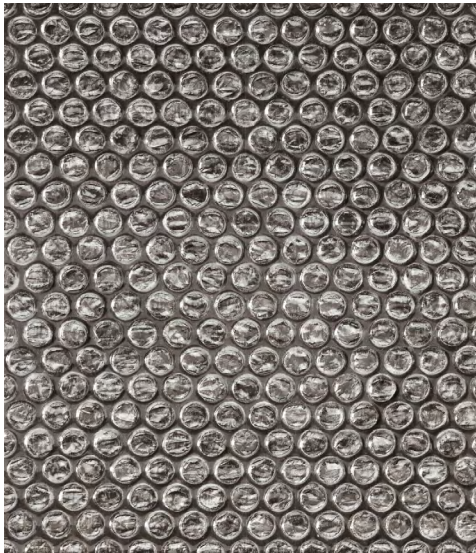

Bubble

6 COLOURS | 1 FINISH | 1 SIZE

S
O
L
U
S

Wall:
5BUB106

Bubble

This quirky and colourful wall ceramic playfully recreates the appearance of bubble wrap.

Wall:
5BUB103

Bubble

ABOVE
Wall:
5BUB105

RIGHT
Wall:
5BUB101

ABOVE
Wall:
5BUB104
5BUB101

BUB-Ice
5BUB101

BUB-Blush
5BUB105

BUB-Rose
5BUB106

BUB-Ocean
5BUB102

BUB-Denim
5BUB103

BUB-Ash
5BUB104

Wall
5BUB102

SIZES AND FINISHES

200x200
8.5mm

All colours

◆ Gloss

Bubble

APPEARANCE

Mono Colour

MATERIAL

Ceramic

USAGE

Walls only

SHADE VARIATION

V2 - Light

ISO 10545 RESULTS