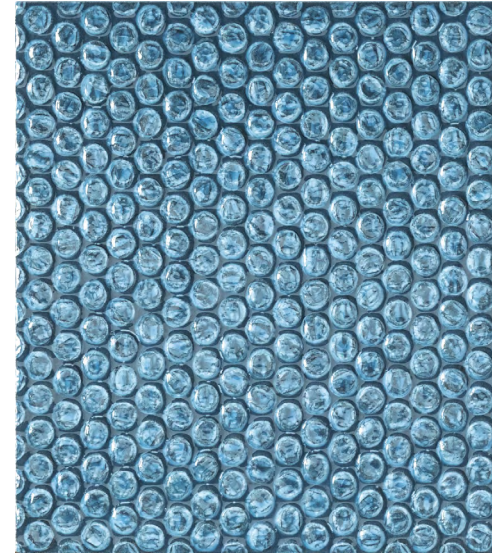

Bubble

6 COLOURS | 1 FINISH | 1 SIZE

S
O
L
U
S

Wall:
5BUB106

Bubble

This quirky and colourful wall ceramic playfully recreates the appearance of bubble wrap.

Wall:
5BUB103

Bubble

ABOVE
Wall:
5BUB105

RIGHT
Wall:
5BUB101

ABOVE
Wall:
5BUB104
5BUB101

BUB-Ice
5BUB101

BUB-Blush
5BUB105

BUB-Rose
5BUB106

BUB-Ocean
5BUB102

BUB-Denim
5BUB103

BUB-Ash
5BUB104

Wall
5BUB102

SIZES AND FINISHES

200x200
8.5mm

All colours

◆ Gloss

Bubble

APPEARANCE

Mono Colour

MATERIAL

Ceramic

USAGE

Walls only

SHADE VARIATION

V2 - Light

ISO 10545 RESULTS