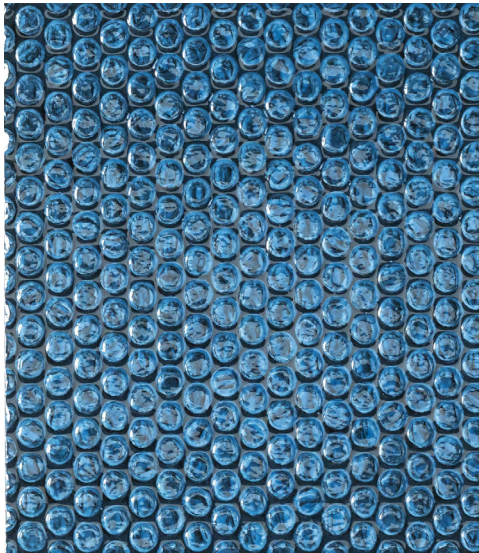

Bubble

6 COLOURS | 1 FINISH | 1 SIZE

S
O
L
U
S

Wall:
5BUB106

Bubble

This quirky and colourful wall ceramic playfully recreates the appearance of bubble wrap.

Wall:
5BUB103

Bubble

ABOVE
Wall:
5BUB105

RIGHT
Wall:
5BUB101

ABOVE
Wall:
5BUB104
5BUB101

BUB-Ice
5BUB101

BUB-Blush
5BUB105

BUB-Rose
5BUB106

BUB-Ocean
5BUB102

BUB-Denim
5BUB103

BUB-Ash
5BUB104

Wall
5BUB102

SIZES AND FINISHES

200x200
8.5mm

All colours

◆ Gloss

Bubble

APPEARANCE

Mono Colour

MATERIAL

Ceramic

USAGE

Walls only

SHADE VARIATION

V2 - Light

ISO 10545 RESULTS