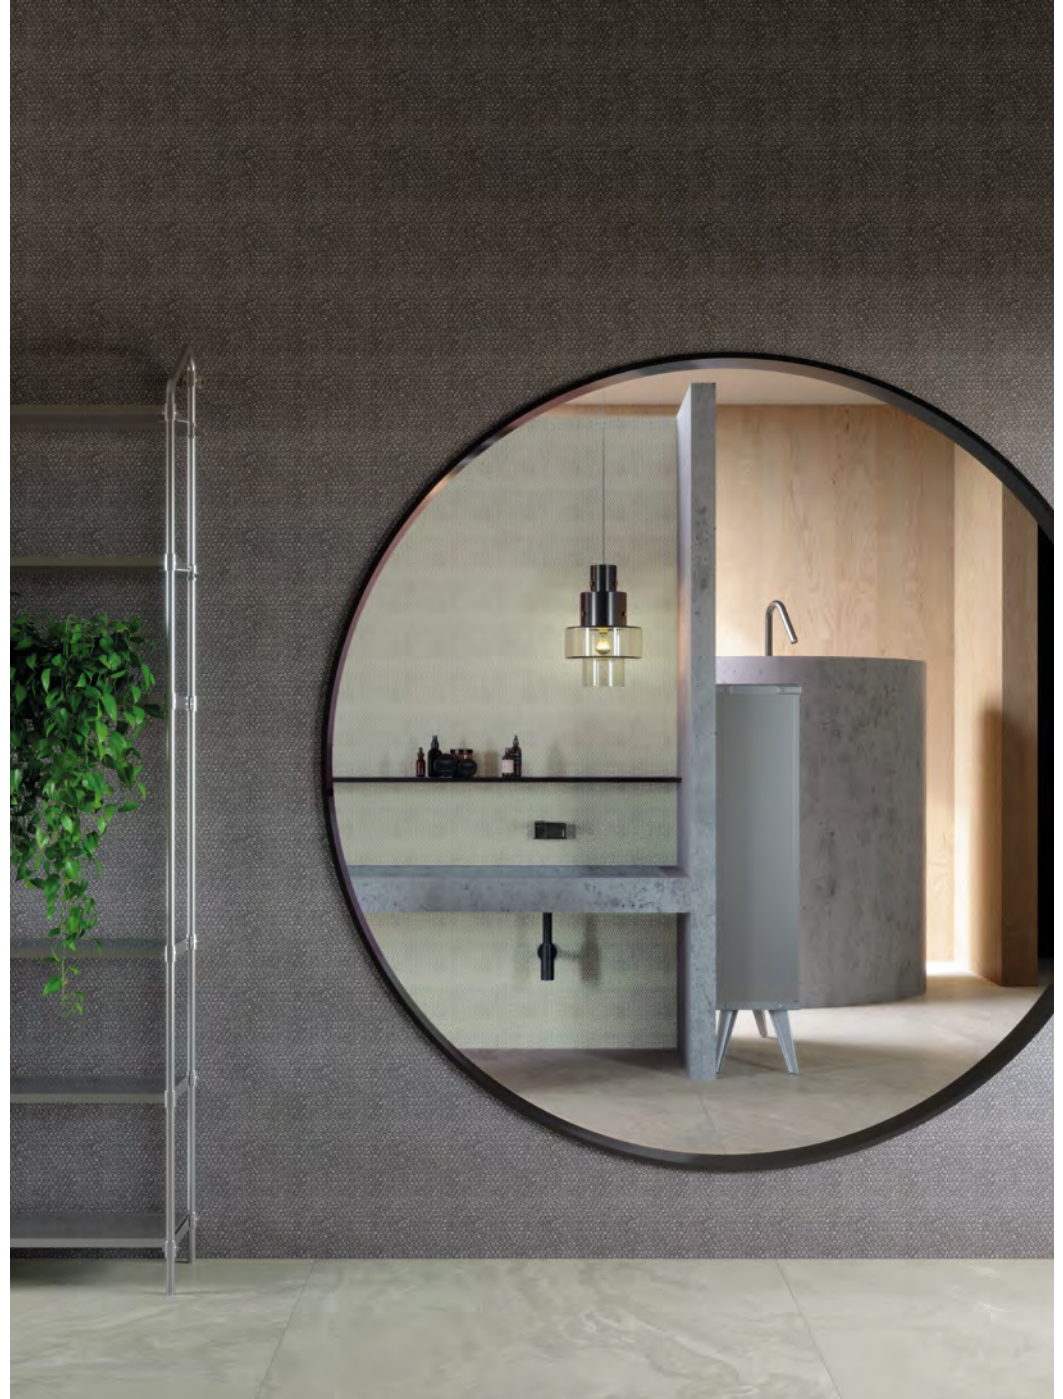

4 COLOURS | 1 FINISH | 1 SIZE

Bubble

SO
LUS 

Bubble

This quirky and colourful wall ceramic playfully recreates the appearance of bubble wrap.

S
O
LUS

Solus Plus ranges are responsibly sourced in line with the BES 6001 standard.

For more information, [click here](#)

Wall:
5BUB103

Bubble

ABOVE
Wall:
5BUB101

RIGHT
Wall:
5BUB104
5BUB101

BUB-Ice
5BUB101

BUB-Blush
5BUB105

BUB-Denim
5BUB103