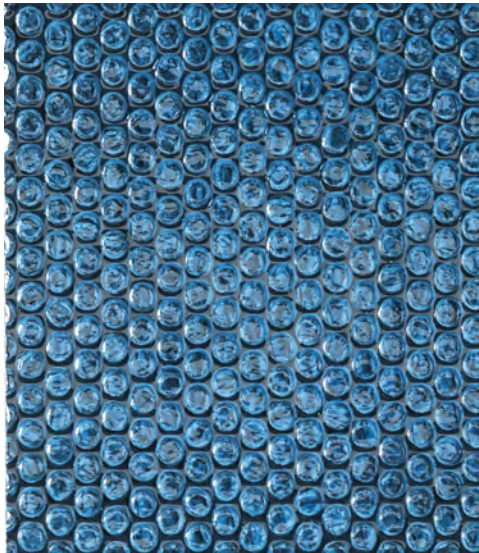

4 COLOURS | 1 FINISH | 1 SIZE

Bubble

SO
LUS 

Bubble

This quirky and colourful wall ceramic playfully recreates the appearance of bubble wrap.

S
O
LUS

Solus Plus ranges are responsibly sourced in line with the BES 6001 standard.

For more information, [click here](#)

Wall:
5BUB103

Bubble

ABOVE
Wall:
5BUB101

RIGHT
Wall:
5BUB104
5BUB101

BUB-Ice
5BUB101

BUB-Blush
5BUB105

BUB-Denim
5BUB103

BUB-Ash
5BUB104

SIZES AND FINISHES

■
200x200
8.5mm

◆
All colours

Bubble

APPEARANCE

Mono Colour

MATERIAL