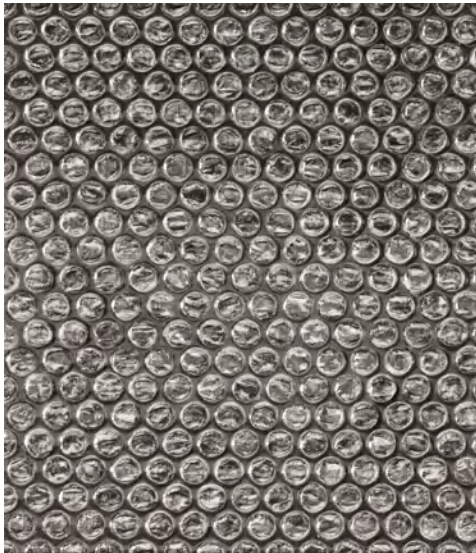

4 COLOURS | 1 FINISH | 1 SIZE

Bubble

SO
LUS 

Bubble

This quirky and colourful wall ceramic playfully recreates the appearance of bubble wrap.

S
O
LUS

Solus Plus ranges are responsibly sourced in line with the BES 6001 standard.

For more information, [click here](#)

Wall:
5BUB103

Bubble

ABOVE
Wall:
5BUB101

RIGHT
Wall:
5BUB104
5BUB101

BUB-Ice
5BUB101

BUB-Blush
5BUB105

BUB-Denim
5BUB103

BUB-Ash
5BUB104

SIZES AND FINISHES

■
200x200
8.5mm

◆
All colours

Bubble

APPEARANCE

Mono Colour

MATERIAL