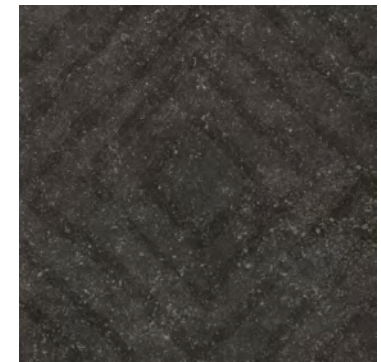

CLC-Cream
3CLC104

CLC-Ivory
3CLC101

CLC-Tan
3CLC105

CLC-Ash
3CLC102

CLC-Grey
3CLC103

CLC-Dark
3CLC106

CLC-Black
3CLC107

CLC-Ivory Decor
3CLC101D001
800x800x9mm
Natural R10(A+B)

CLC-Tan Decor
3CLC105D003
800x800x9mm
Natural R10(A+B)

CLC-Grey Decor
3CLC103D002
800x800x9mm
Natural R10(A+B)

CLC-Dark Decor
3CLC106D004
800x800x9mm
Natural R10(A+B)

CLC-Black Decor
3CLC107d005
800x800x9mm
Natural R10(A+B)