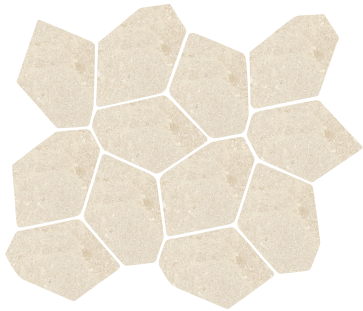

CDA-Grey
3CDA107

CDA-Ember
3CDA108

SIZES AND FINISHES

	600x600 9mm	600x1200 6mm	600x1200 9mm	600x1200 20mm	800x800 9mm	1200x1200 6mm	1200x1200 9mm	1200x1200 20mm	1200x2400 6mm	1200x2800 6mm
CDA-Bone	●	●	● △	△	● △	●	●	△	●	●
CDA-Beige	●	●	● △	△	● △	●	●	△	●	●
CDA-Greige	●	●	● △	△	● △	●	●	△	●	●
CDA-Ash	♥ \	♥ \	♥ \ △	△	♥ \ △	♥ \	♥ \	△	♥ \	♥ \
CDA-Pearl	♥	♥ \	♥ △	△	♥ △	♥ \	♥	△	♥ \	♥ \
CDA-Champagne	♥	♥ \	♥ △	△	♥ △	♥ \	♥	△	♥ \	♥ \
CDA-Grey	■ \	■ \	■ \ △		■ \ △	■ \	■ \		■ \	■ \
CDA-Ember	■ \	■ \	■ \ △		■ \ △	■ \	■ \		■ \	■ \

■ Polished
 \ Satin R9
 ● Matt R10 (A+B)
 ♥ Matt Smooth R10 (A+B)
 △ Anti Slip R11 (A+B+C)

MOSAICS AND DECORS

CDA-Bone Mosaic
3CDA104M001
250x290x6mm
Matt R10 (A+B)

CDA-Beige Mosaic
3CDA102M001
250x290x6mm
Matt R10 (A+B)