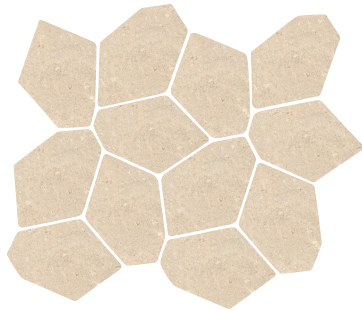

CDA-Grey
3CDA107

CDA-Ember
3CDA108

SIZES AND FINISHES

	600x600 9mm	600x1200 6mm	600x1200 9mm	600x1200 20mm	800x800 9mm	1200x1200 6mm	1200x1200 9mm	1200x1200 20mm	1200x2400 6mm	1200x2800 6mm
CDA-Bone	●	●	● △	△	● △	●	●	△	●	●
CDA-Beige	●	●	● △	△	● △	●	●	△	●	●
CDA-Greige	●	●	● △	△	● △	●	●	△	●	●
CDA-Ash	♥ \	♥ \	♥ \ △	△	♥ \ △	♥ \	♥ \	△	♥ \	♥ \
CDA-Pearl	♥	♥ \	♥ △	△	♥ △	♥ \	♥	△	♥ \	♥ \
CDA-Champagne	♥	♥ \	♥ △	△	♥ △	♥ \	♥	△	♥ \	♥ \
CDA-Grey	■ \	■ \	■ \ △		■ \ △	■ \	■ \		■ \	■ \
CDA-Ember	■ \	■ \	■ \ △		■ \ △	■ \	■ \		■ \	■ \

■ Polished
 \ Satin R9
 ● Matt R10 (A+B)
 ♥ Matt Smooth R10 (A+B)
 △ Anti Slip R11 (A+B+C)

MOSAICS AND DECORS

CDA-Bone Mosaic
3CDA104M001
250x290x6mm
Matt R10 (A+B)

CDA-Beige Mosaic
3CDA102M001
250x290x6mm
Matt R10 (A+B)