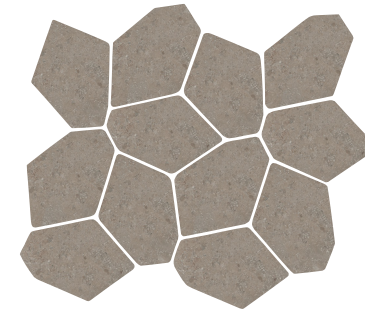

CDA-Ash Mosaic
3CDA103M001
250x290x6mm
Matt R10 (A+B)