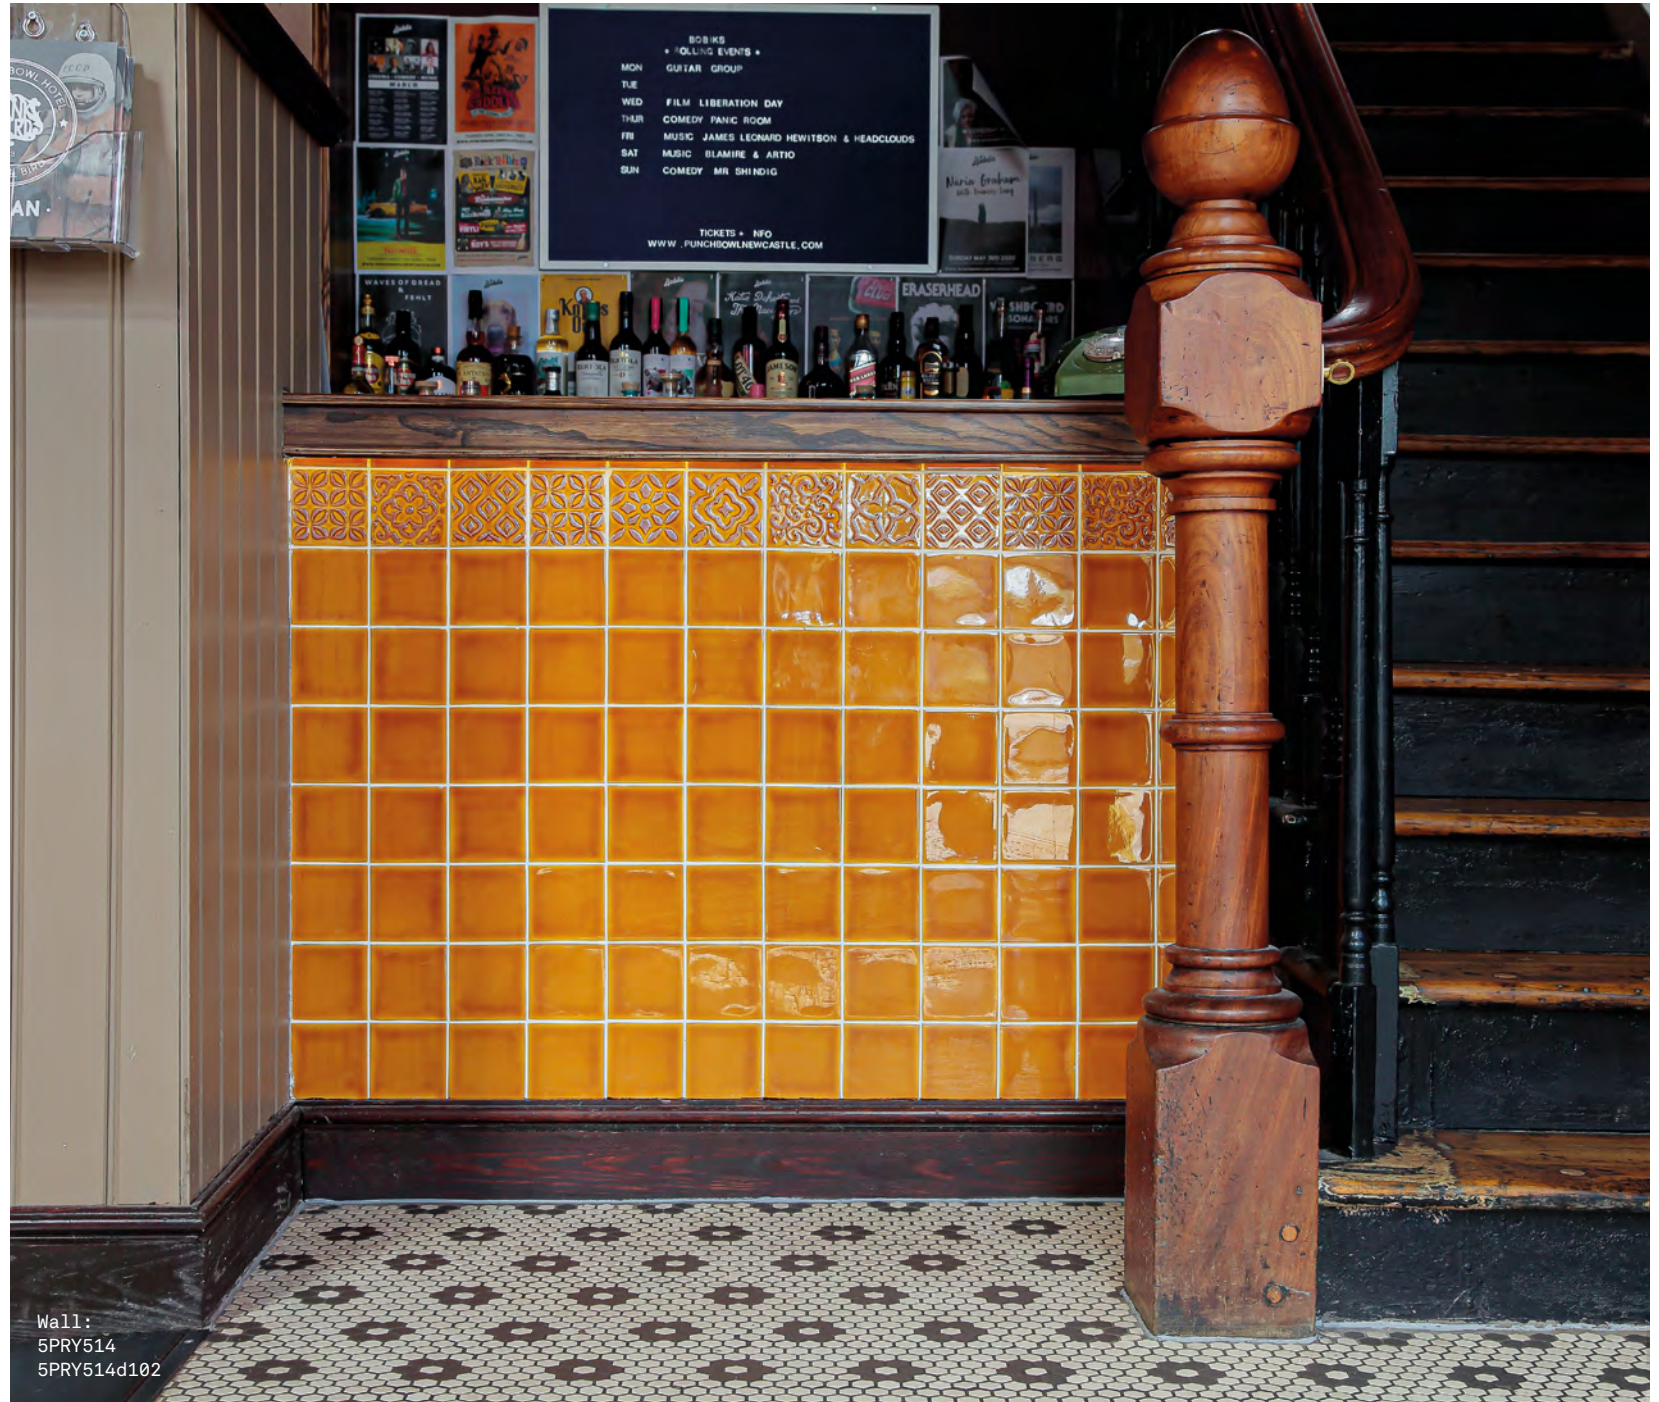

Carnival

48 COLOURS | 1 FINISH | 4 SIZES | 1 DECOR

S
O
L
U
S

Project:
Island Poke
Shoreditch

Wall:
5PRY520
5PRY519
5PRY528

Carnival

A bright, vivid and lively wall tile collection, Carnival evokes the energetic rainbow palette of a carnival parade. Tiles feature glassy, glossy tones in a selection of formats including scale and arabesque shapes and detailed decors.