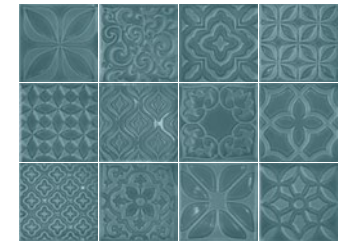

Rout Decor
5PRY502d101
100x100x9mm
Gloss

Joust Decor
5PRY546d111
100x100x9mm
Gloss

Masked Decor
5PRY545d107
100x100x9mm
Gloss

Jolly Decor
5PRY523d109
100x100x9mm
Gloss

Frisbee Decor
5PRY530d112
100x100x9mm
Gloss

◆ Gloss

NOTES

- Decor tiles consist of twelve 100x100x9mm designs which are randomly packed. Handmade product subject to variations.
- Glazed edge produced on request.
- A light crackle, that doesn't effect technical properties of the tile, may show on these colours: Acrobat, Kitsch, Magical.

Carnival

APPEARANCE

Mono Colour

MATERIAL

Ceramic

USAGE

Walls only

SHADE VARIATION