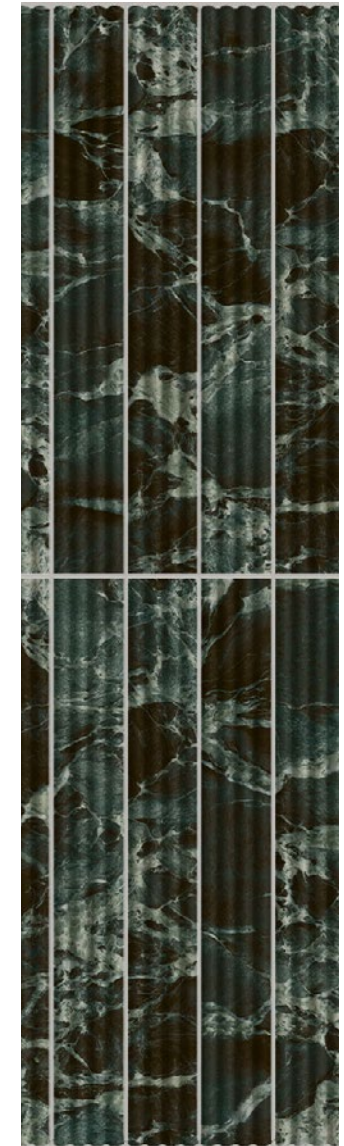

Cavetto

18 COLOURS | 3 FINISHES | 3 SIZES

S
O
L
U
S

Wall:
5CAV106

Cavetto

Cavetto is a ridged ceramic tile with a marble appearance, suitable for use on walls. Six colours combined with a wide, medium, and narrow ridge design to extend design options.

CAV-Violet Design A
5CAV110
50x400x8.5-14mm
Matt Bevelled

CAV-Violet Design B
5CAV111
50x400x8.5-13mm
Matt Wave

CAV-Violet Design C
5CAV112
50x400x8.5-11mm
Matt Ripple

CAV-Jade Design A
5CAV107
50x400x8.5-14mm
Matt Bevelled

CAV-Jade Design B
5CAV108
50x400x8.5-13mm
Matt Wave

CAV-Jade Design C
5CAV109
50x400x8.5-11mm
Matt Ripple

CAV-Blue Design A
5CAV101
50x400x8.5-14mm
Matt Bevelled

CAV-Blue Design B
5CAV102
50x400x8.5-13mm
Matt Wave

CAV-Blue Design C
5CAV103
50x400x8.5-11mm
Matt Ripple

CAV-Green Design A
5CAV113
50x400x8.5-14mm
Matt Bevelled

CAV-Green Design B
5CAV114
50x400x8.5-13mm
Matt Wave

CAV-Green Design C
5CAV115
50x400x8.5-11mm
Matt Ripple