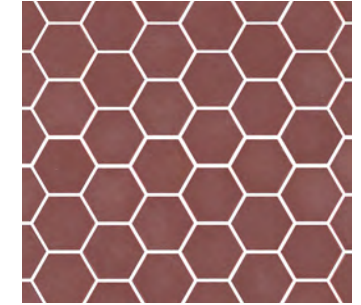

Celebrity

14 COLOURS | 2 FINISHES | 1 SIZE

S
LUS

Wall:
6ALX101

Celebrity

Celebrity features hexagonal shaped tiles in either chalky matt or shimmering gloss. The range can be used to create a single sleek style or combined to offer a real 'wow' factor.

Wall:
6ALX105

Reputable
6ALX109

Superstar
6ALX101

Hotshot
6ALX107

Ace
6ALX102

Notorious
6ALX114

Notable
6ALX103

Prominent
6ALX110