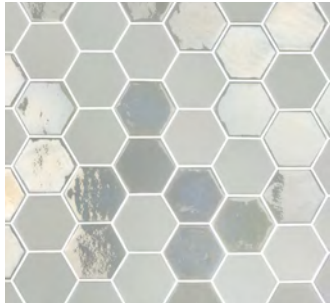

Celebrity

14 COLOURS | 2 FINISHES | 1 SIZE

S
LUS

Wall:
6ALX101

Celebrity

Celebrity features hexagonal shaped tiles in either chalky matt or shimmering gloss. The range can be used to create a single sleek style or combined to offer a real 'wow' factor.

Wall:
6ALX105

Reputable
6ALX109

Superstar
6ALX101

Hotshot
6ALX107

Ace
6ALX102

Notorious
6ALX114

Notable
6ALX103

Prominent
6ALX110

● Matt ◆ Gloss Matt Mix

APPEARANCE

Mosaic

MATERIAL

Glass

USAGE

Walls only

SHADE VARIATION