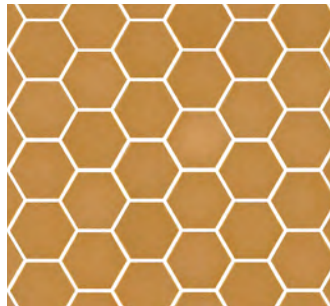

Celebrity

14 COLOURS | 2 FINISHES | 1 SIZE

S
LUS

Wall:
6ALX101

Celebrity

Celebrity features hexagonal shaped tiles in either chalky matt or shimmering gloss. The range can be used to create a single sleek style or combined to offer a real 'wow' factor.

Wall:
6ALX105

Reputable
6ALX109

Superstar
6ALX101

Hotshot
6ALX107

Ace
6ALX102

Notorious
6ALX114

Notable
6ALX103

Prominent
6ALX110