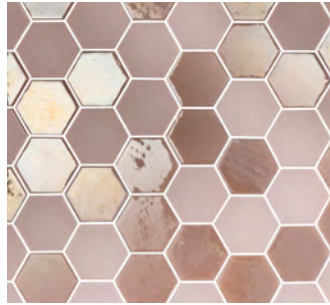

Celebrity

14 COLOURS | 2 FINISHES | 1 SIZE

S
LUS

Wall:
6ALX101

Celebrity

Celebrity features hexagonal shaped tiles in either chalky matt or shimmering gloss. The range can be used to create a single sleek style or combined to offer a real 'wow' factor.

Wall:
6ALX105

Reputable
6ALX109

Superstar
6ALX101

Hotshot
6ALX107

Ace
6ALX102

Notorious
6ALX114

Notable
6ALX103

Prominent
6ALX110

● Matt ◆ Gloss Matt Mix

APPEARANCE

Mosaic

MATERIAL

Glass

USAGE

Walls only

SHADE VARIATION