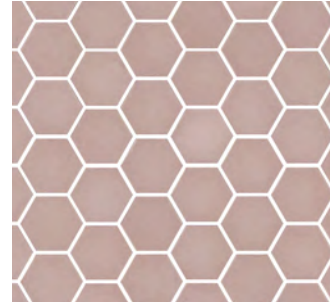

Hotshot
6ALX107