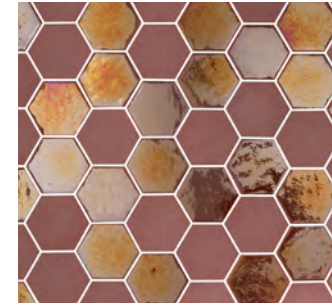

Celebrity

14 COLOURS | 2 FINISHES | 1 SIZE

S
LUS

Wall:
6ALX101

Celebrity

Celebrity features hexagonal shaped tiles in either chalky matt or shimmering gloss. The range can be used to create a single sleek style or combined to offer a real 'wow' factor.

Wall:
6ALX105

Reputable
6ALX109

Superstar
6ALX101

Hotshot
6ALX107

Ace
6ALX102

Notorious
6ALX114

Notable
6ALX103

Prominent
6ALX110

Eminent
6ALX111

Luminary
6ALX105

Magnate
6ALX108

Famous
6ALX104

Bigwig
6ALX115

Cynosure
6ALX106

Acclaimed
6ALX113

Wall:
6ALX113

● Matt ◆ Gloss Matt Mix

APPEARANCE

Mosaic

MATERIAL

Glass

USAGE

Walls only

SHADE VARIATION