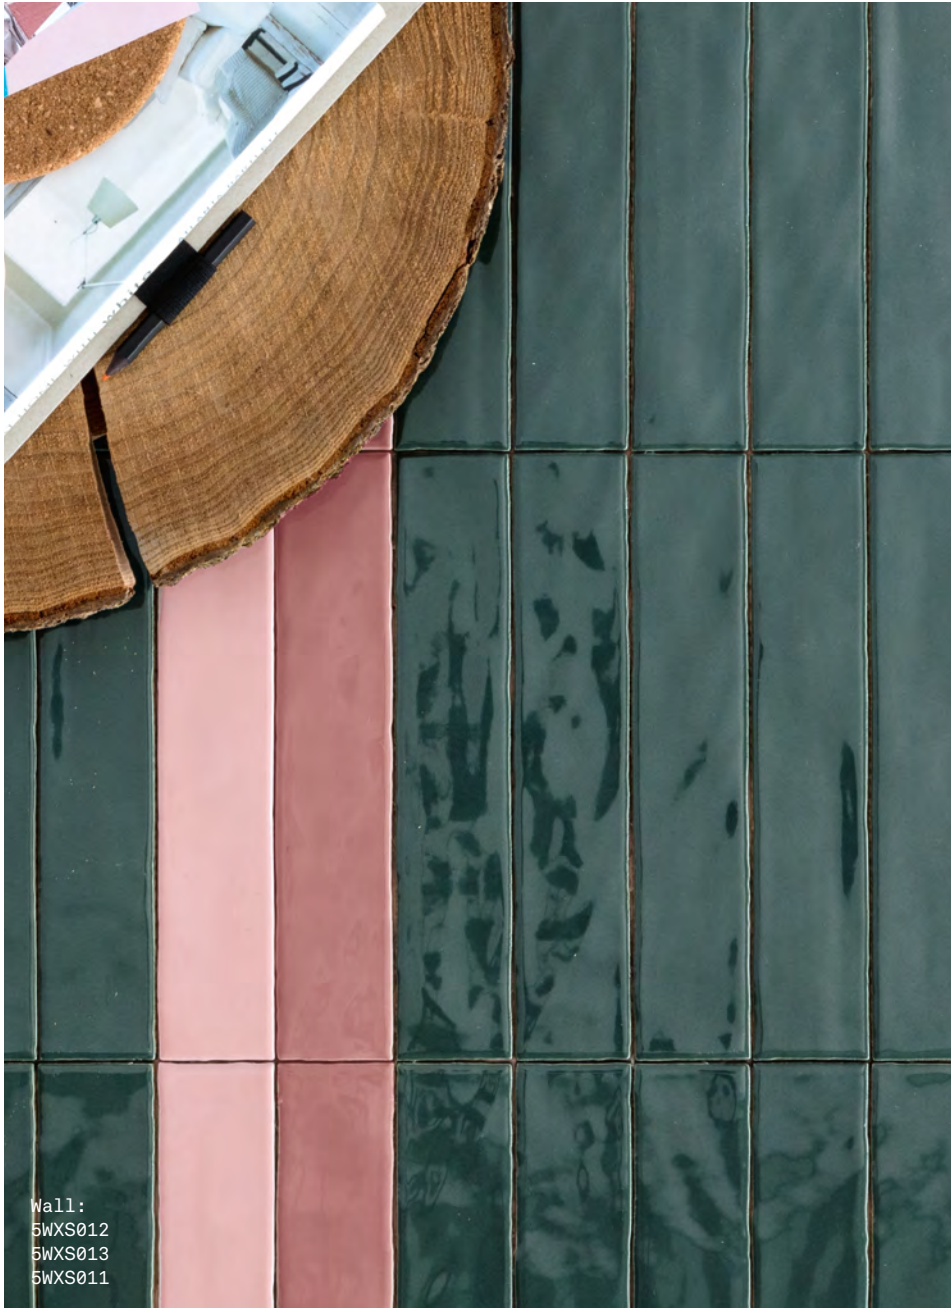

Charisma

14 COLOURS | 1 FINISH | 1 SIZE

LOS
LUS

Wall:
5WXS009

Charisma

A true reflection of its name, the bold and brilliant Charisma is brimming with character. The glossy range of wall tiles features irregular edges, offering an artisanal appearance, and is available in a rainbow of colours.

Sorcery
5WXS006

Wall:
5WXS012
5WXS013
5WXS011

SIZES AND FINISHES

	50x250 10mm
 Glamour	◆
 Dazzley	◆
 Aura	◆
 Interest	◆
 Abundant	◆
 Enthral	◆
 Captive	◆
 Bounteous	◆
 Attractive	◆
 Lure	◆
 Mesmeric	◆
 Copious	◆
 Adorable	◆
 Sorcery	◆