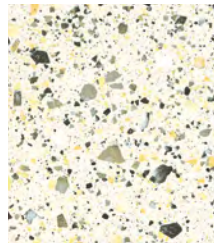

Floor:
2PBS109

Floor:
2PBS103

Tint
2PBS102

Tertiary
2PBS115

Creation
2PBS101

Primary
2PBS114

Hue
2PBS103

Spectral
2PBS116

Toned
2PBS104

Dyestuff
2PBS108

Tempera
2PBS121

Tincture
2PBS106

Synesthesia
2PBS119

Pigment
2PBS107

Skintone
2PBS105

Emulsion
2PBS118

Colourant
2PBS109

Cosmetic
2PBS122

Luminosity
2PBS111

Gamut
2PBS124

Visually
2PBS112

Saturate
2PBS125

Phiz
2PBS110

Paint
2PBS123

♥ Natural R10 (A+B) ■ Polished △ Textured R11 (A+B) ▲ Textured Flamed R11 (A+B)

Colouration

APPEARANCE

Terrazzo

MATERIAL

Porcelain - Full Body

USAGE

Floors and Walls