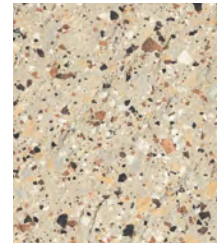

Colouration

24 COLOURS | 4 FINISHES | 5 SIZES

S
O
LUS

Floor :
2PBS115
2PBS121

Colouration

Available in a wealth of eye-catching colours, this compelling range pays tribute to the traditional Venetian terrazzo tile while simultaneously embracing contemporary design ideas.

Floor:
2PBS109

Floor:
2PBS103

Tint
2PBS102

Tertiary
2PBS115

Creation
2PBS101

Primary
2PBS114

Hue
2PBS103

Spectral
2PBS116

Toned
2PBS104

Dyestuff
2PBS108

Tempera
2PBS121

Tincture
2PBS106

Synesthesia
2PBS119

Pigment
2PBS107

Skintone
2PBS105

Emulsion
2PBS118

♥ Natural R10 (A+B) ■ Polished △ Textured R11 (A+B) ▲ Textured Flamed R11 (A+B)

Colouration

APPEARANCE

Terrazzo

MATERIAL

Porcelain - Full Body

USAGE

Floors and Walls