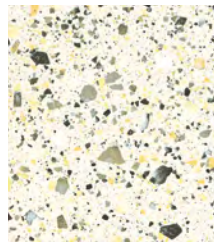

Hue
2PBS103

Spectral
2PBS116

Toned
2PBS104

Dyestuff
2PBS108

Tempera
2PBS121

Tincture
2PBS106

Synesthesia
2PBS119

Pigment
2PBS107

Skintone
2PBS105

Emulsion
2PBS118

Colourant
2PBS109

Cosmetic
2PBS122

Luminosity
2PBS111

Gamut
2PBS124

Visually
2PBS112

Saturate
2PBS125

♥ Natural R10 (A+B) ■ Polished △ Textured R11 (A+B) ▲ Textured Flamed R11 (A+B)

Colouration

APPEARANCE

Terrazzo

MATERIAL

Porcelain - Full Body

USAGE

Floors and Walls