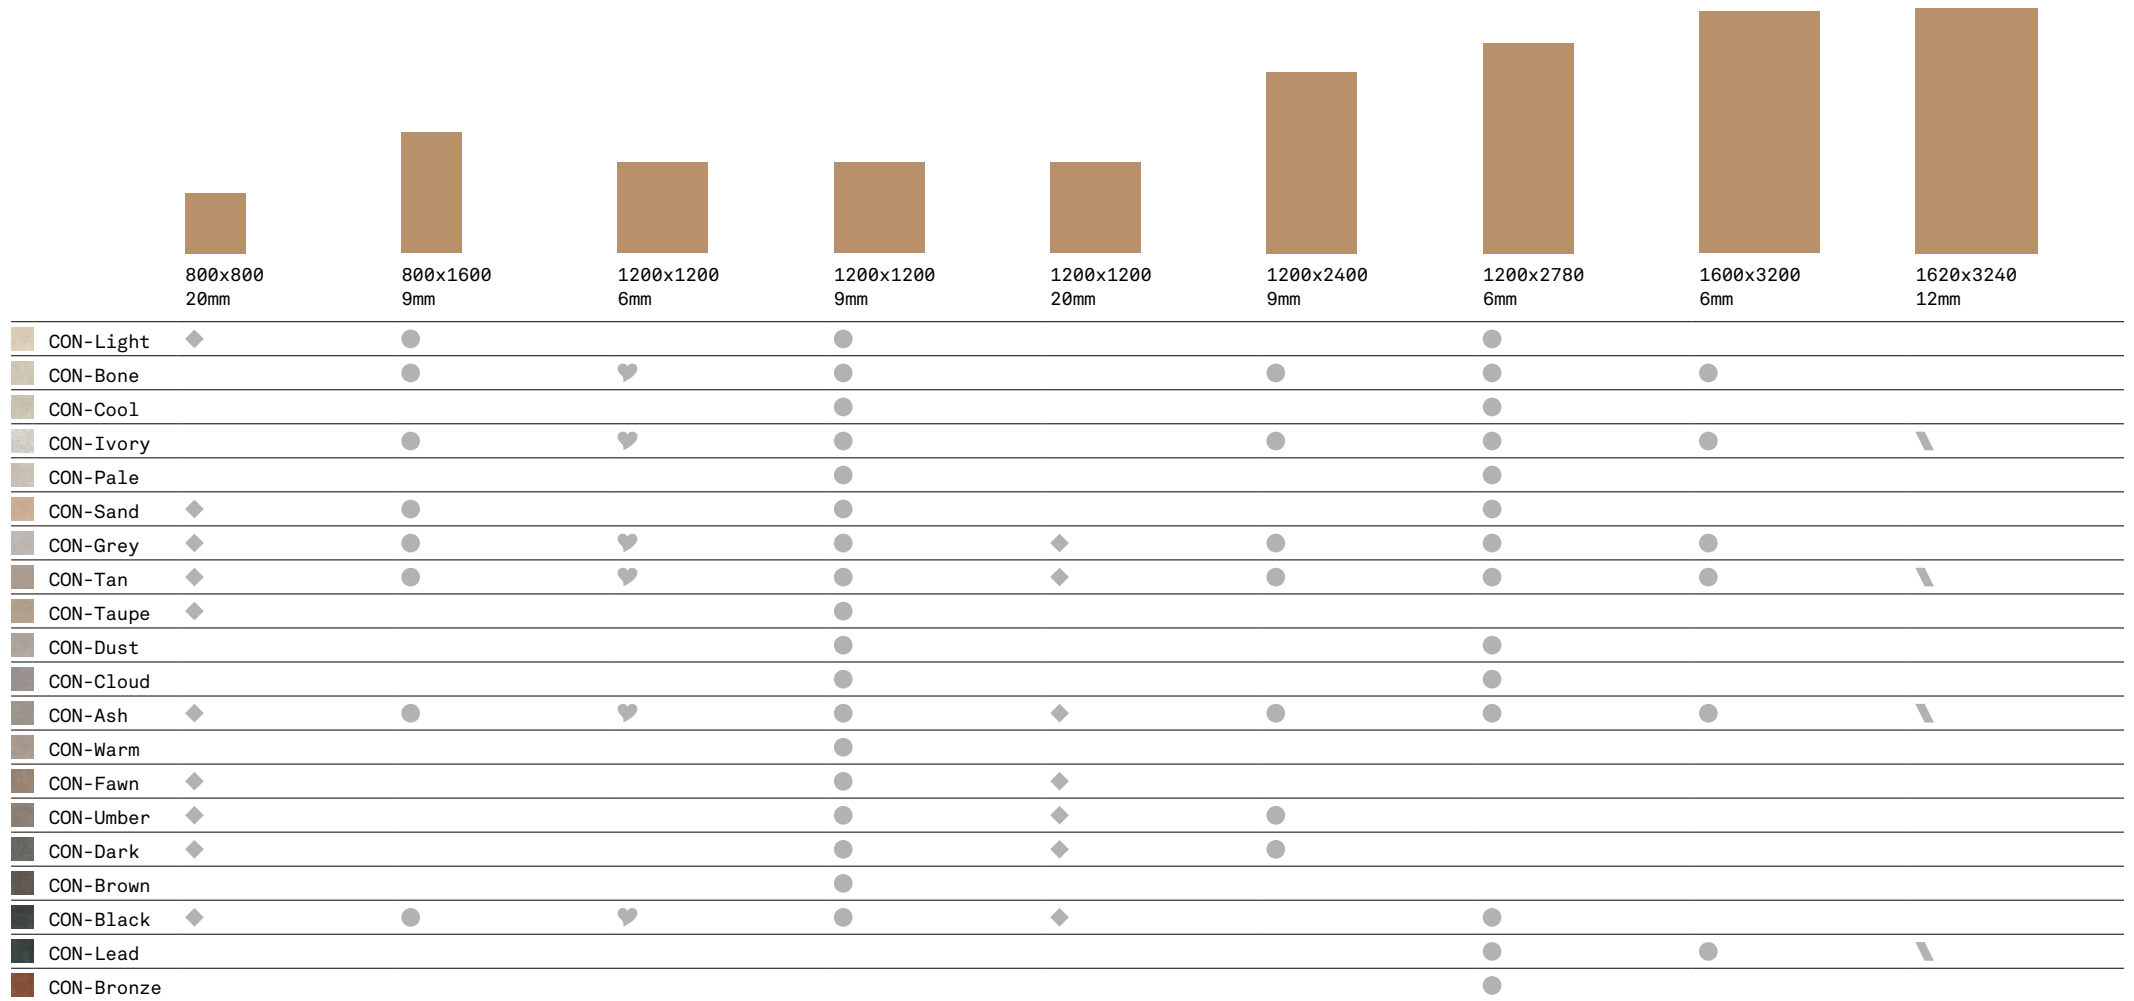

SIZES AND FINISHES

● Matt R9   ♥ Natural R10 (A)   ◆ Anti Slip R11 (A+B+C)   ∖ Satin