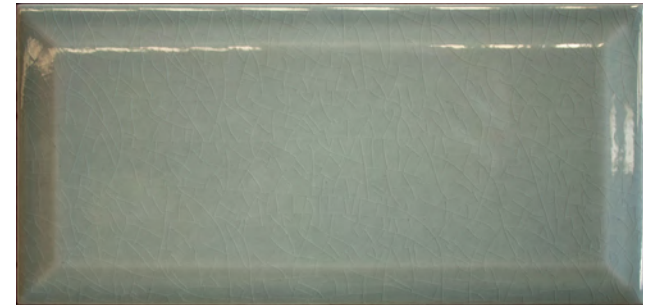

Yorkhill
5SNV102