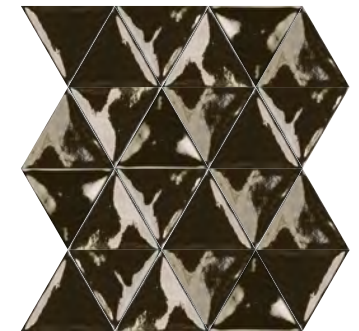

Cumbria

10 COLOURS | 2 FINISHES | 1 SIZE

SOS
LUS

Floor:
5RAP101
5RAP102
5RAP105
5RAP106

Cumbria

This contemporary range of wall tiles uses the triangle as the base element of a meticulous, infinitely modular style. The colours create sophisticated graphic patterns, with both powerful contrasts and delicate shifts in tone.

Wall:
5RAP109

Wall:
5RAP105
5RAP103
5RAP101
5RAP102

Anthorn
5RAP101

Girlcrux
5RAP102

Tarraby
5RAP103

Skirwith
5RAP104

Rowrah
5RAP105

Aldoth
5RAP106

Cleator
5RAP107

Hughill
5RAP108

Kentrigg
5RAP109

Rosside
5RAP110

APPEARANCE

Mono Colour

MATERIAL

Ceramic

USAGE

Walls only

SHADE VARIATION

V2 - Light

SIZES AND FINISHES

114x132
9mm

All colours*

◆ Gloss Glazed