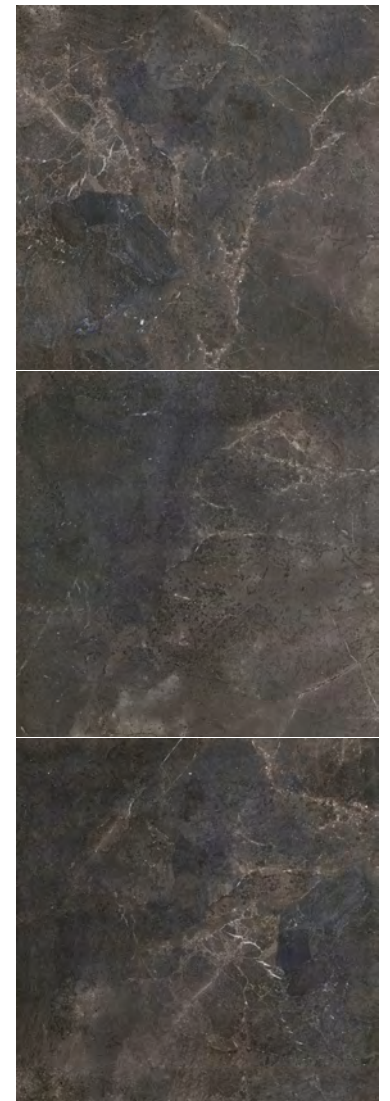

Devoted

5 COLOURS | 2 FINISHES | 9 SIZES | 2 MOSAICS

S
LUS

Floor:
3TEH101

Devoted

Beautifully encapsulating the elemental nature of freshly hewn stone and subtle variegations of marble, Devoted is composed of five bold and powerful core products, each offered in a corresponding mosaic format.

Floor:
3TEH104

Devoted

ABOVE
Floor:
3TEH101

RIGHT
Floor:
3TEH106

ABOVE
Floor:
3TEH101

Committed
3TEH105

Faithful
3TEH106

Dedicated
3TEH104

Dutiful
3TEH101

True
3TEH102

Wall:
3TEH105

SIZES AND FINISHES

	300x600 8mm	600x600 8mm	600x600 20mm	600x1200 8mm	600x1200 20mm	750x750 6mm	750x1500 6mm	1000x1000 6mm	1000x1000 20mm
Committed	♥	♥ ●	●	♥	●	♥	♥	♥ ●	●
Faithful	♥	♥ ●	●	♥	●	♥	♥	♥ ●	●
Dedicated	♥	♥ ●	●	♥	●	♥	♥	♥ ●	●
Dutiful	♥	♥ ●	●	♥	●	♥	♥	♥ ●	●
True	♥	♥ ●	●	♥	●	♥	♥	♥ ●	●