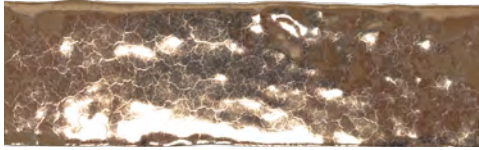

# Earthshine

This brick slip ceramic wall tile is roughly textured with three finishes expressing an intentional contrast of colour and relief between the pieces. Seventeen subtle colours drawn from a Brutalist palette enhance the appeal of this collection.

ERT-Moss  
5ERT106

ERT-Metallic  
5ERT117

ERT-Aqua  
5ERT102

ERT-Sky  
5ERT103

ERT-Gold  
5ERT116

ERT-Yellow  
5ERT111

ERT-Coral  
5ERT115

ERT-Merrygold  
5ERT112