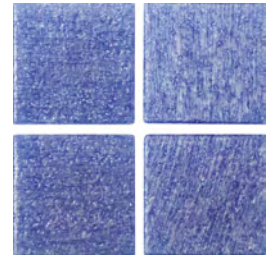

Eco Mosaic

12 COLOURS | 1 FINISH | 2 SIZES

S
LUS

Floor:
6PLG105

Eco Mosaic

Eco Mosaic is an eco-friendly range of mosaic tiles made from more than 80% recycled glass. Shades of blueberry, pine and light brown feature in this charming range.

Wall:
6PLG102

Limestone
6PLG101

Allgau *
6PLG102

Dachstein *
6PLG103

Ennstaler
6PLG104

Karwendel
6PLG105

Lechtal
6PLG106

Ratikon
6PLG107

MATERIAL

Glass

USAGE

Floors and Walls

SHADE VARIATION

V2 - Light

SIZES AND FINISHES

		
	10x10 4mm *	20x20 4mm
All colours		
		 Natural R9