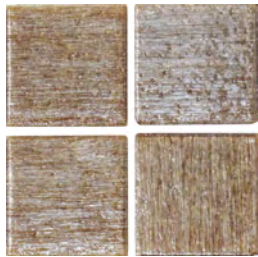

Eco Mosaic

12 COLOURS | 1 FINISH | 2 SIZES

S
LUS

Floor:
6PLG105

Eco Mosaic

Eco Mosaic is an eco-friendly range of mosaic tiles made from more than 80% recycled glass. Shades of blueberry, pine and light brown feature in this charming range.

Wall:
6PLG102

Limestone
6PLG101

Allgau *
6PLG102

Dachstein *
6PLG103

Ennstaler
6PLG104

Karwendel
6PLG105

Lechtal
6PLG106

Ratikon
6PLG107

MATERIAL

Glass

USAGE

Floors and Walls

SHADE VARIATION

V2 - Light

SIZES AND FINISHES

		
	10x10 4mm *	20x20 4mm
All colours		
		 Natural R9