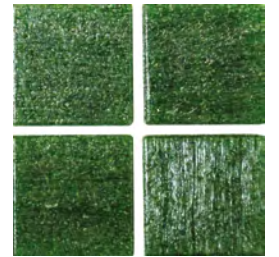

Presanella
6PLG112