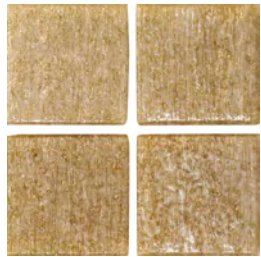

Eco Mosaic

12 COLOURS | 1 FINISH | 2 SIZES

S
LUS

Floor:
6PLG105

Eco Mosaic

Eco Mosaic is an eco-friendly range of mosaic tiles made from more than 80% recycled glass. Shades of blueberry, pine and light brown feature in this charming range.

Wall:
6PLG102

Limestone
6PLG101

Allgau *
6PLG102

Dachstein *
6PLG103

Ennstaler
6PLG104

Karwendel
6PLG105

Lechtal
6PLG106

Ratikon
6PLG107

MATERIAL

Glass

USAGE

Floors and Walls

SHADE VARIATION

V2 - Light

SIZES AND FINISHES

		
	10x10 4mm *	20x20 4mm
All colours		
		 Natural R9