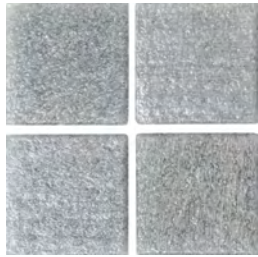

Eco Mosaic

12 COLOURS | 1 FINISH | 2 SIZES

S
LUS

Floor:
6PLG105

Eco Mosaic

Eco Mosaic is an eco-friendly range of mosaic tiles made from more than 80% recycled glass. Shades of blueberry, pine and light brown feature in this charming range.

Wall:
6PLG102

Limestone
6PLG101

Allgau *
6PLG102

Dachstein *
6PLG103

Ennstaler
6PLG104

Karwendel
6PLG105

Lechtal
6PLG106

Ratikon
6PLG107

MATERIAL

Glass

USAGE

Floors and Walls

SHADE VARIATION

V2 - Light

SIZES AND FINISHES

		
	10x10 4mm *	20x20 4mm
All colours		
		 Natural R9