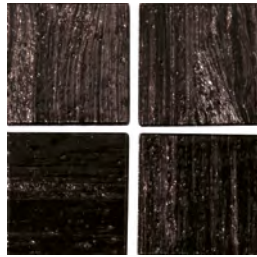

Eco Mosaic

12 COLOURS | 1 FINISH | 2 SIZES

S
LUS

Floor:
6PLG105

Eco Mosaic

Eco Mosaic is an eco-friendly range of mosaic tiles made from more than 80% recycled glass. Shades of blueberry, pine and light brown feature in this charming range.

Wall:
6PLG102

Limestone
6PLG101

Allgau *
6PLG102

Dachstein *
6PLG103

Ennstaler
6PLG104

Karwendel
6PLG105

Lechtal
6PLG106

Ratikon
6PLG107

MATERIAL

Glass

USAGE

Floors and Walls

SHADE VARIATION

V2 - Light

SIZES AND FINISHES

		
	10x10 4mm *	20x20 4mm
All colours		
		 Natural R9