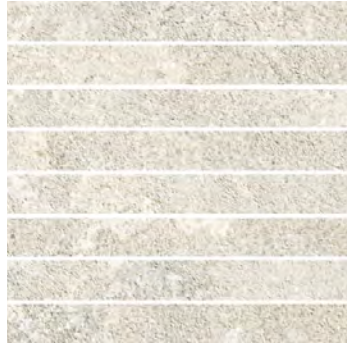

DECOR A

EON-White Decor A
3EON101D101
200x1200x6mm
Matt R10 (A+B)