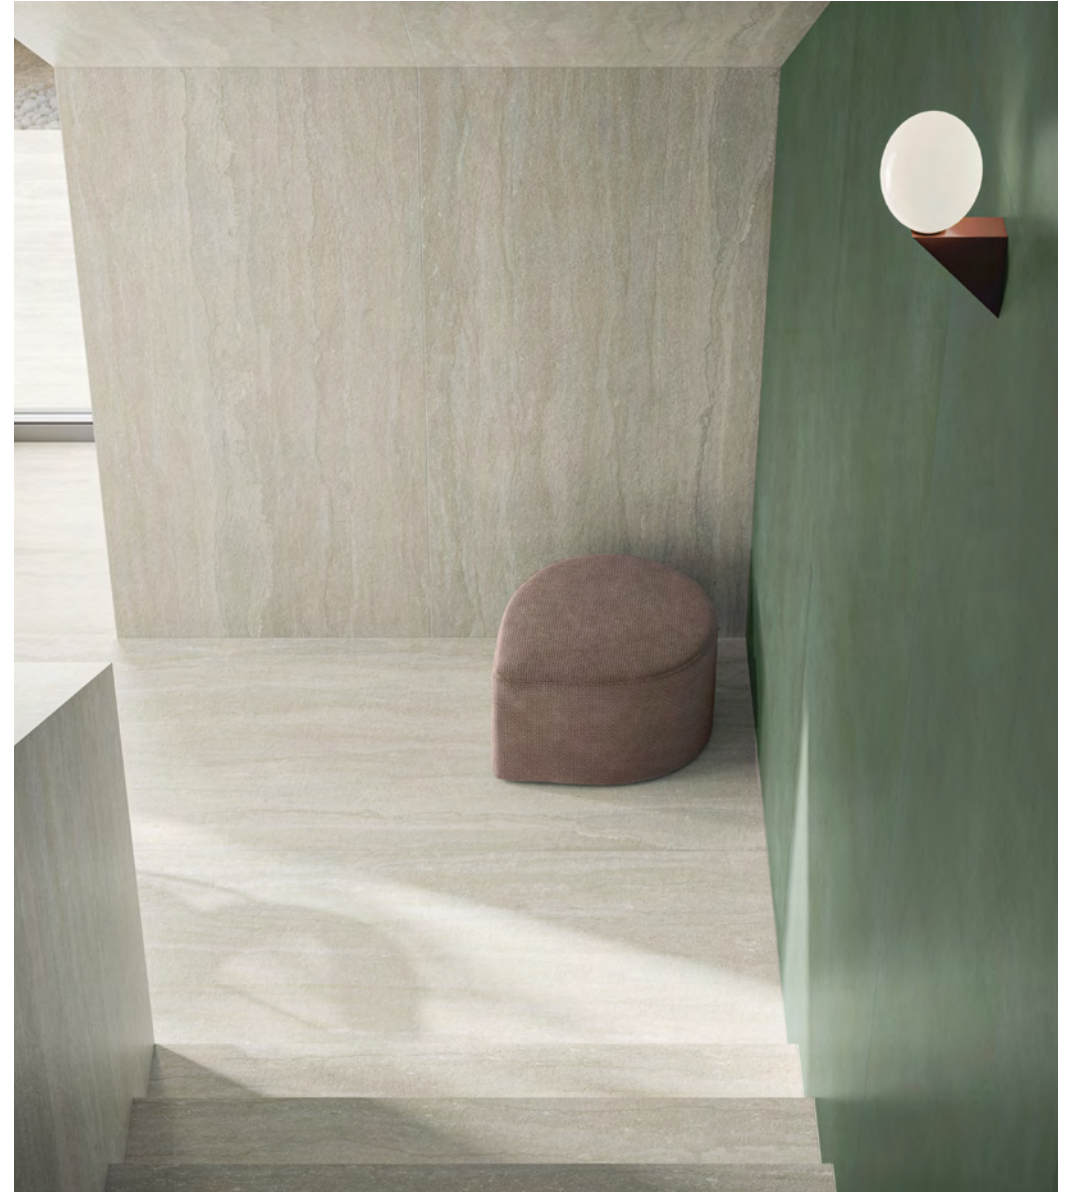

Eonstone

8 COLOURS | 3 FINISHES | 9 SIZES | 4 MOSAICS | 3 DECORS

300
LUS

Floor:
3EON104
Wall:
3EON104

Eonstone

Eonstone comes in a wide range of sizes and offers the designer the timeless beauty of limestone. Three finishes and four colours extend the possibilities of this porcelain collection.

Floor:
3EON101
Wall:
3EON101
3EON101D103

Eonstone

ABOVE
Wall:
3EON107

RIGHT
Floor:
3EON101
Wall:
3EON101
3EON101D103

ABOVE
Floor:
3EON105
Wall:
3EON105

EON-White Design A
3EON101

EON-Beige Design A
3EON102

EON-Dove Design A
3EON103