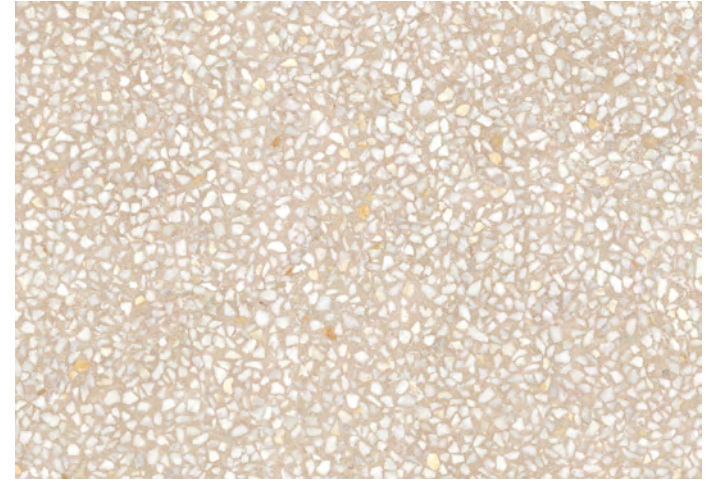

# Flecked

Exploring the popular trend for terrazzo style, Flecked is a creatively composed range that showcases a highly speckled and bold surface design.

Floor:  
2HVF104

# Flecked

Floor:  
2HVF103

Freckle  
2HVF101

Motley  
2HVF103

Sprinkles  
2HVF102

Stippel  
2HVF104

Floor:  
2HVF102  
Wall:  
2HVF102