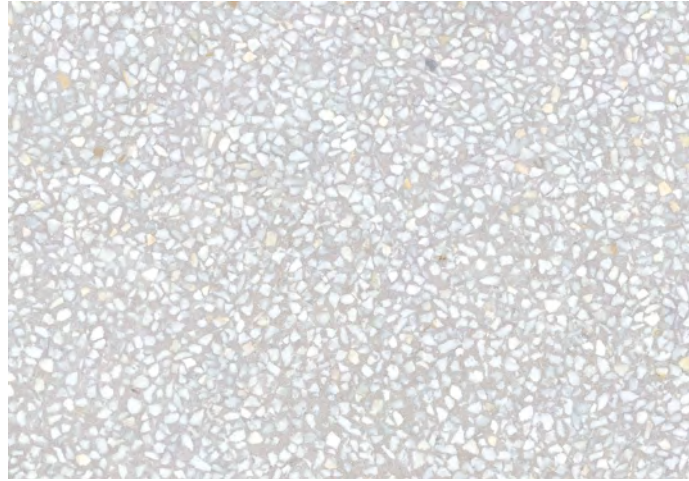

# Flecked

Exploring the popular trend for terrazzo style, Flecked is a creatively composed range that showcases a highly speckled and bold surface design.

Floor:  
2HVF104

# Flecked

Floor:  
2HVF103

Freckle  
2HVF101

Motley  
2HVF103

Sprinkles  
2HVF102

Stippel  
2HVF104

Floor:  
2HVF102  
Wall:  
2HVF102