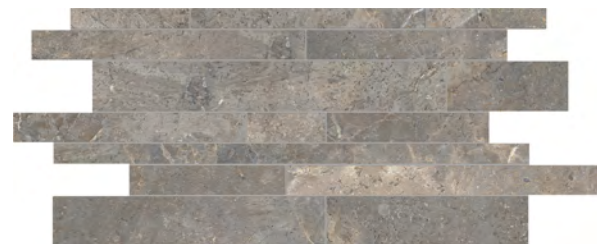

MOSAICS

Mosaic A
All colours
300x600x9.5mm
Natural R10 (A+B)