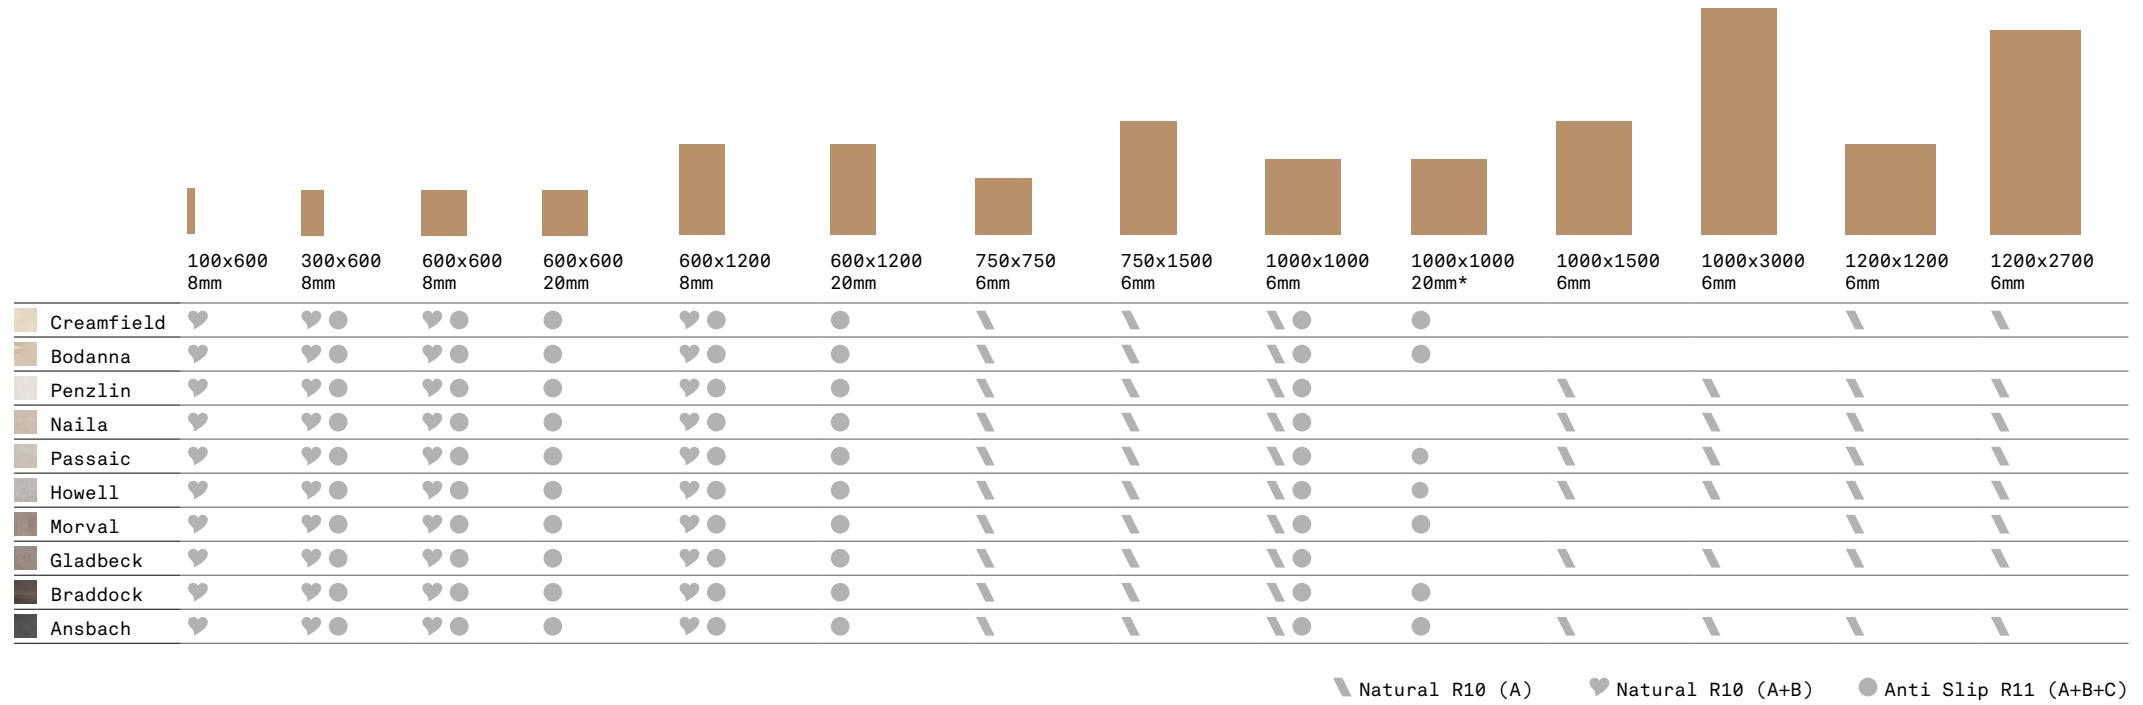

SIZES AND FINISHES

NOTES

* Size produced on request only.