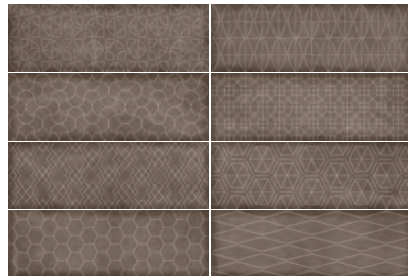

Wall:
5SGK107d107
5SGK107
5SGK106

Wall:
5SGK109d109
5SGK106d106

Coconut
5SGK106

Sugarcane
5SGK105

Blueberry
5SGK107

Kiwi
5SGK108

Honeydew
5SGK104

Tangelo
5SGK101

Pomegranate
5SGK102

Cantaloupe
5SGK103

Blackberry
5SGK109

MIXED DECORS

Coconut Mixed Decor
5SGK106d106

Sugarcane Mixed Decor
5SGK105d105

Blueberry Mixed Decor
5SGK107d107

Kiwi Mixed Decor
5SGK108d108

Honeydew Mixed Decor
5SGK104d104

Tangelo Mixed Decor
5SGK101d101

Pomegranate Mixed Decor
5SGK102d102

Cantaloupe Mixed Decor
5SGK103d103

Blackberry Mixed Decor
5SGK109d109

100X300MM DECOR PATTERNS

200X200MM DECOR PATTERNS

All patterns are randomly packed in a Gloss finish.

Fruits

APPEARANCE

Mono Colour

MATERIAL

Ceramic

USAGE

Walls only