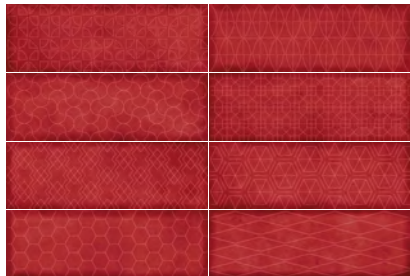

Wall:
5SGK107d107
5SGK107
5SGK106

Wall:
5SGK109d109
5SGK106d106

Coconut
5SGK106

Sugarcane
5SGK105

Blueberry
5SGK107

Kiwi
5SGK108

Honeydew
5SGK104

Tangelo
5SGK101

Pomegranate
5SGK102

Cantaloupe
5SGK103

Blackberry
5SGK109

MIXED DECORS

Coconut Mixed Decor
5SGK106d106

Sugarcane Mixed Decor
5SGK105d105

Blueberry Mixed Decor
5SGK107d107

Kiwi Mixed Decor
5SGK108d108

Honeydew Mixed Decor
5SGK104d104

Tangelo Mixed Decor
5SGK101d101

Pomegranate Mixed Decor
5SGK102d102

Cantaloupe Mixed Decor
5SGK103d103

Blackberry Mixed Decor
5SGK109d109

100X300MM DECOR PATTERNS

200X200MM DECOR PATTERNS

All patterns are randomly packed in a Gloss finish.

Fruits

APPEARANCE

Mono Colour

MATERIAL

Ceramic

USAGE

Walls only