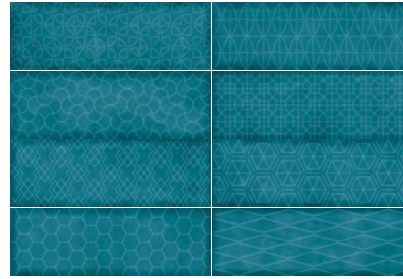

Wall:
5SGK107d107
5SGK107
5SGK106

Wall:
5SGK109d109
5SGK106d106

Coconut
5SGK106

Sugarcane
5SGK105

Blueberry
5SGK107

Kiwi
5SGK108

Honeydew
5SGK104

Tangelo
5SGK101

Pomegranate
5SGK102

Cantaloupe
5SGK103

Blackberry
5SGK109

MIXED DECORS

Coconut Mixed Decor
5SGK106d106

Sugarcane Mixed Decor
5SGK105d105

Blueberry Mixed Decor
5SGK107d107

Kiwi Mixed Decor
5SGK108d108

Honeydew Mixed Decor
5SGK104d104

Tangelo Mixed Decor
5SGK101d101

Pomegranate Mixed Decor
5SGK102d102

Cantaloupe Mixed Decor
5SGK103d103

Blackberry Mixed Decor
5SGK109d109

100X300MM DECOR PATTERNS

200X200MM DECOR PATTERNS

All patterns are randomly packed in a Gloss finish.

Fruits

APPEARANCE

Mono Colour

MATERIAL

Ceramic

USAGE

Walls only