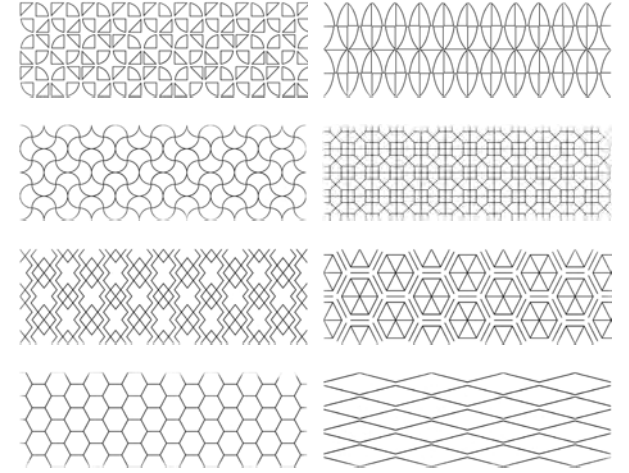

Honeydew Mixed Decor
5SGK104d104

Tangelo Mixed Decor
5SGK101d101

Pomegranate Mixed Decor
5SGK102d102

Cantaloupe Mixed Decor
5SGK103d103

Blackberry Mixed Decor
5SGK109d109

100X300MM DECOR PATTERNS

200X200MM DECOR PATTERNS

All patterns are randomly packed in a Gloss finish.

Fruits

APPEARANCE

Mono Colour

MATERIAL

Ceramic

USAGE

Walls only

SHADE VARIATION

V2 - Light

SIZES AND FINISHES

		
	100x300	200x200
	7.5mm	7mm
All colours		
		 Gloss

ISO 10545 RESULTS

2. DIMENSIONS AND SURFACE QUALITY

Conforms

3. WATER ABSORPTION