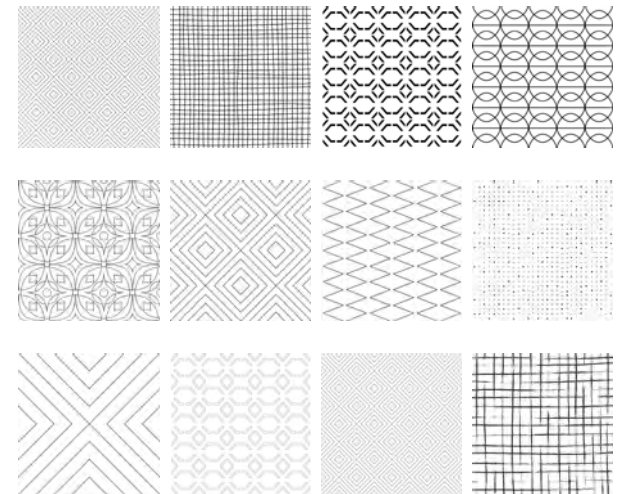

Honeydew Mixed Decor
5SGK104d104

Tangelo Mixed Decor
5SGK101d101

Pomegranate Mixed Decor
5SGK102d102

Cantaloupe Mixed Decor
5SGK103d103

Blackberry Mixed Decor
5SGK109d109

100X300MM DECOR PATTERNS

200X200MM DECOR PATTERNS