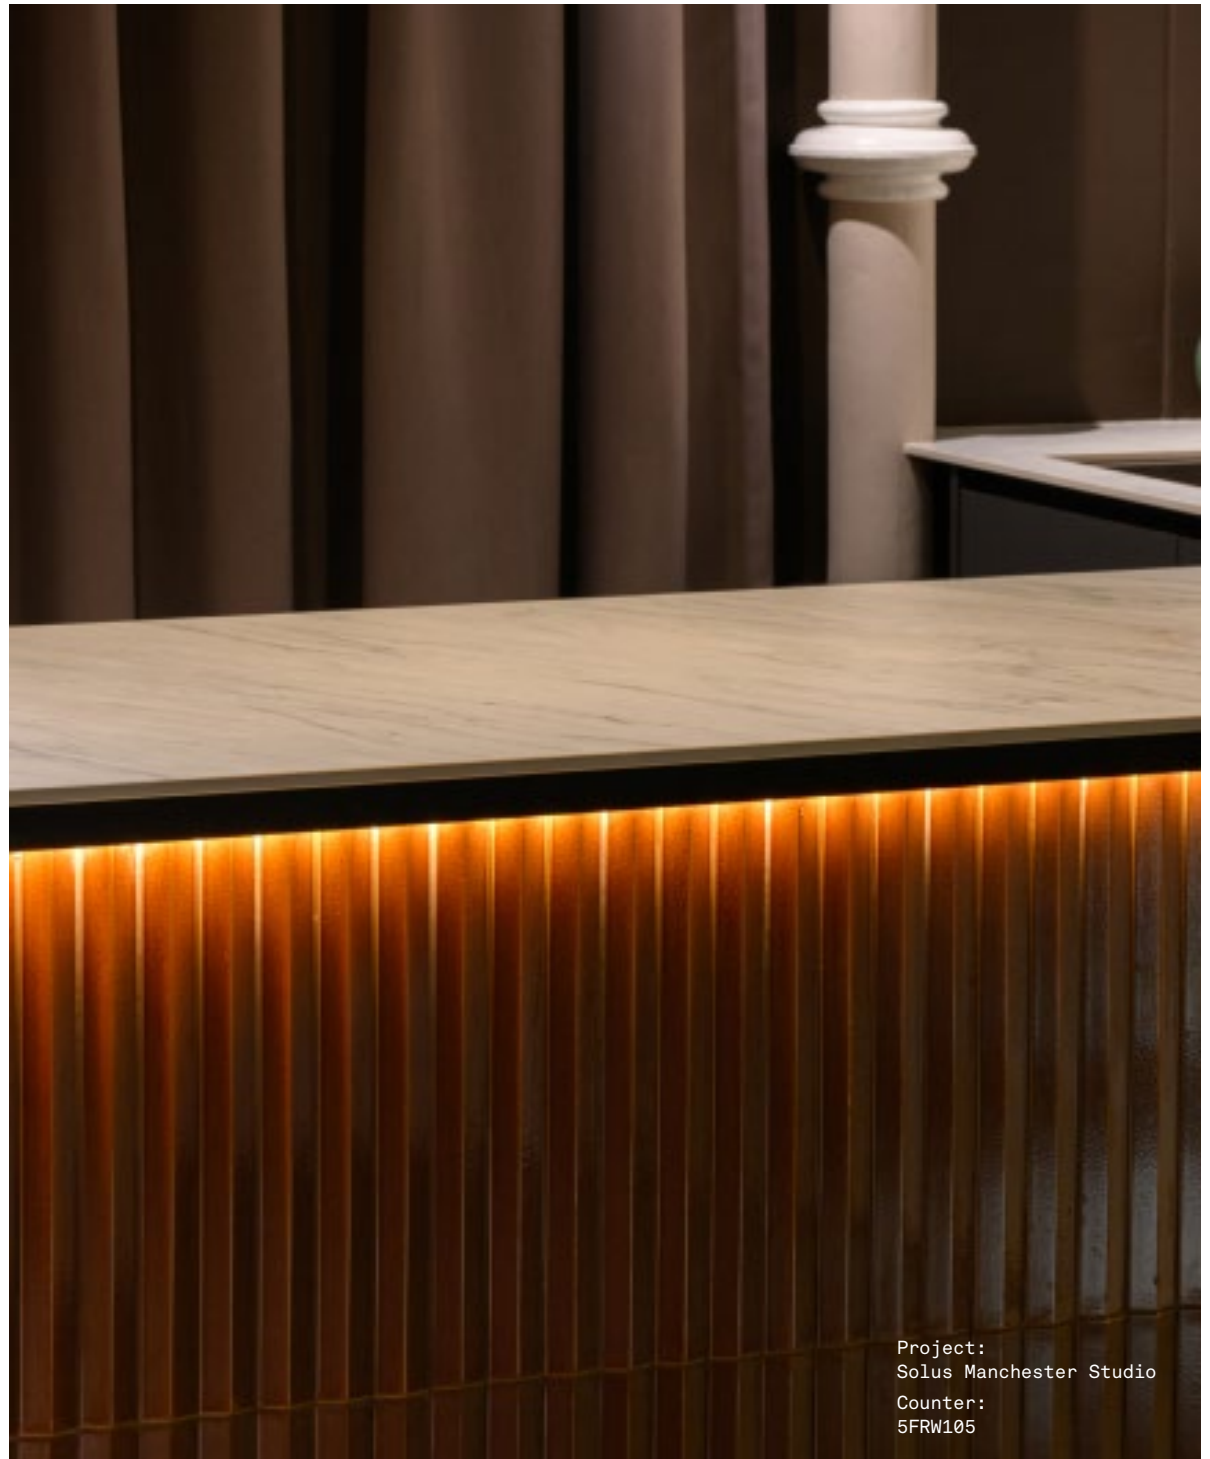

5 COLOURS | 1 FINISH | 1 SIZE

Furrow

S
O
L
U
S

Project:
Solus Manchester Studio
Counter:
5FRW105

Furrow

Furrow is a triple-ridged wall tile suitable for outdoor applications. Five strong colours express a metallic sheen due to the bright surface finish. Its unique design means Furrow requires no maintenance.

Wall:
5FRW106

FRW-White
5FRW101

FRW-Ivory
5FRW102

FRW-Green
5FRW104

FRW-Bronze
5FRW105

FRW-Metallic
5FRW106

APPEARANCE

Mono Colour