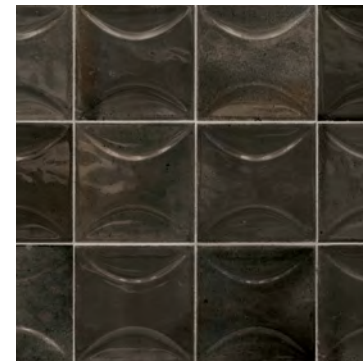

GLC-Marine Decor  
5GLC105D001  
100x100x8mm  
Gloss

GLC-Sky Decor  
5GLC107D001  
100x100x8mm  
Gloss

GLC-Olive Decor  
5GLC109D001  
100x100x8mm  
Gloss

GLC-Blue Decor  
5GLC102D001  
100x100x8mm  
Gloss

## APPEARANCE

Mono Colour