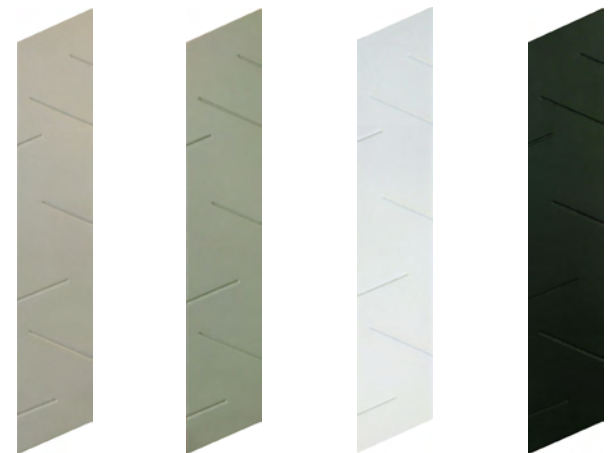

100X553X9MM, MATT

Crease
5HXP105

Valley
5HXP106

Furrow
5HXP107

Scores
5HXP108