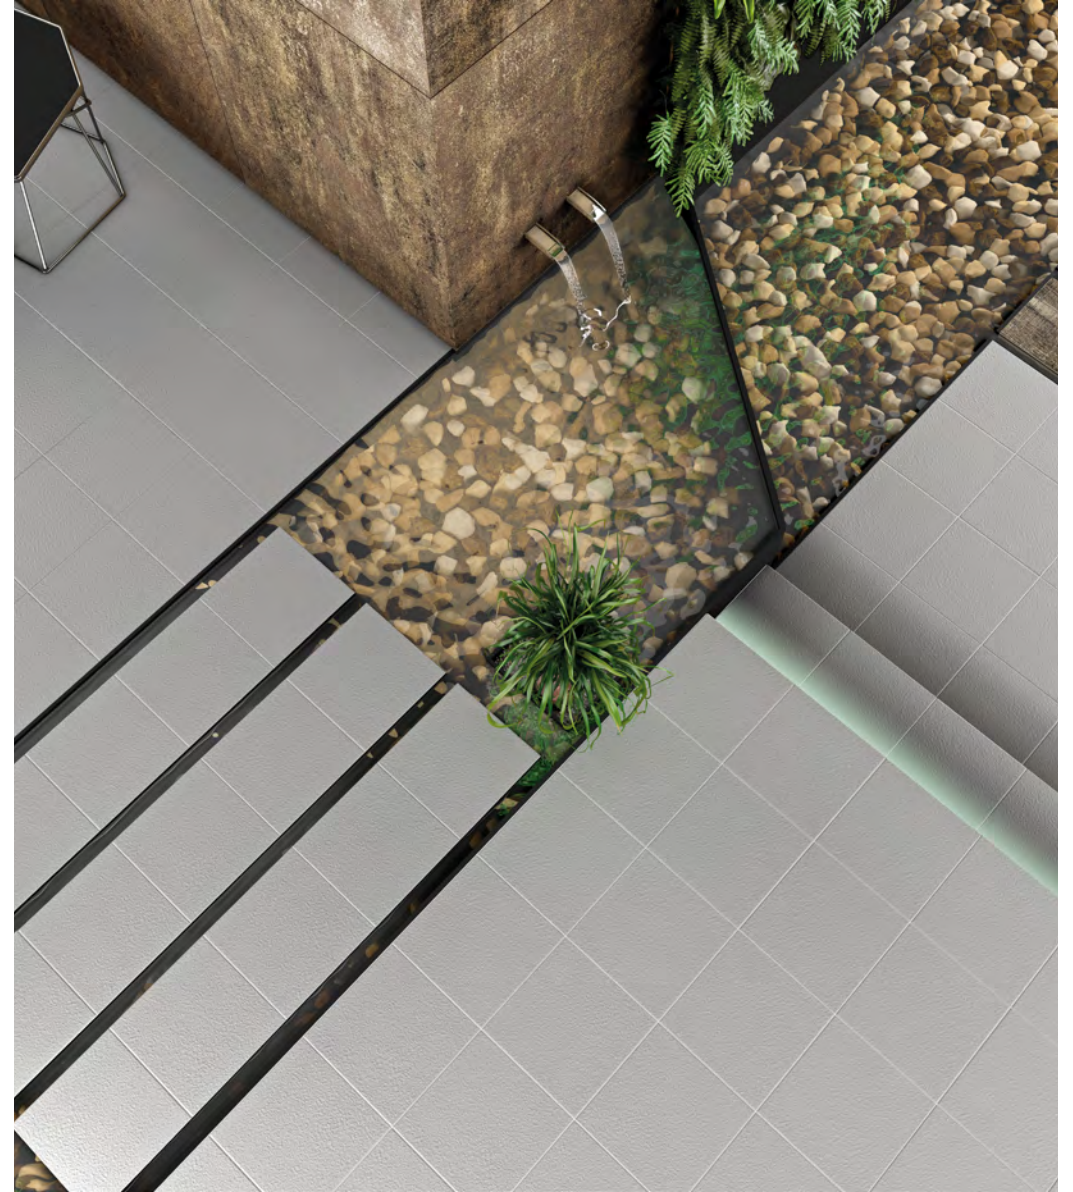

ABOVE
Floor:
2RPV528