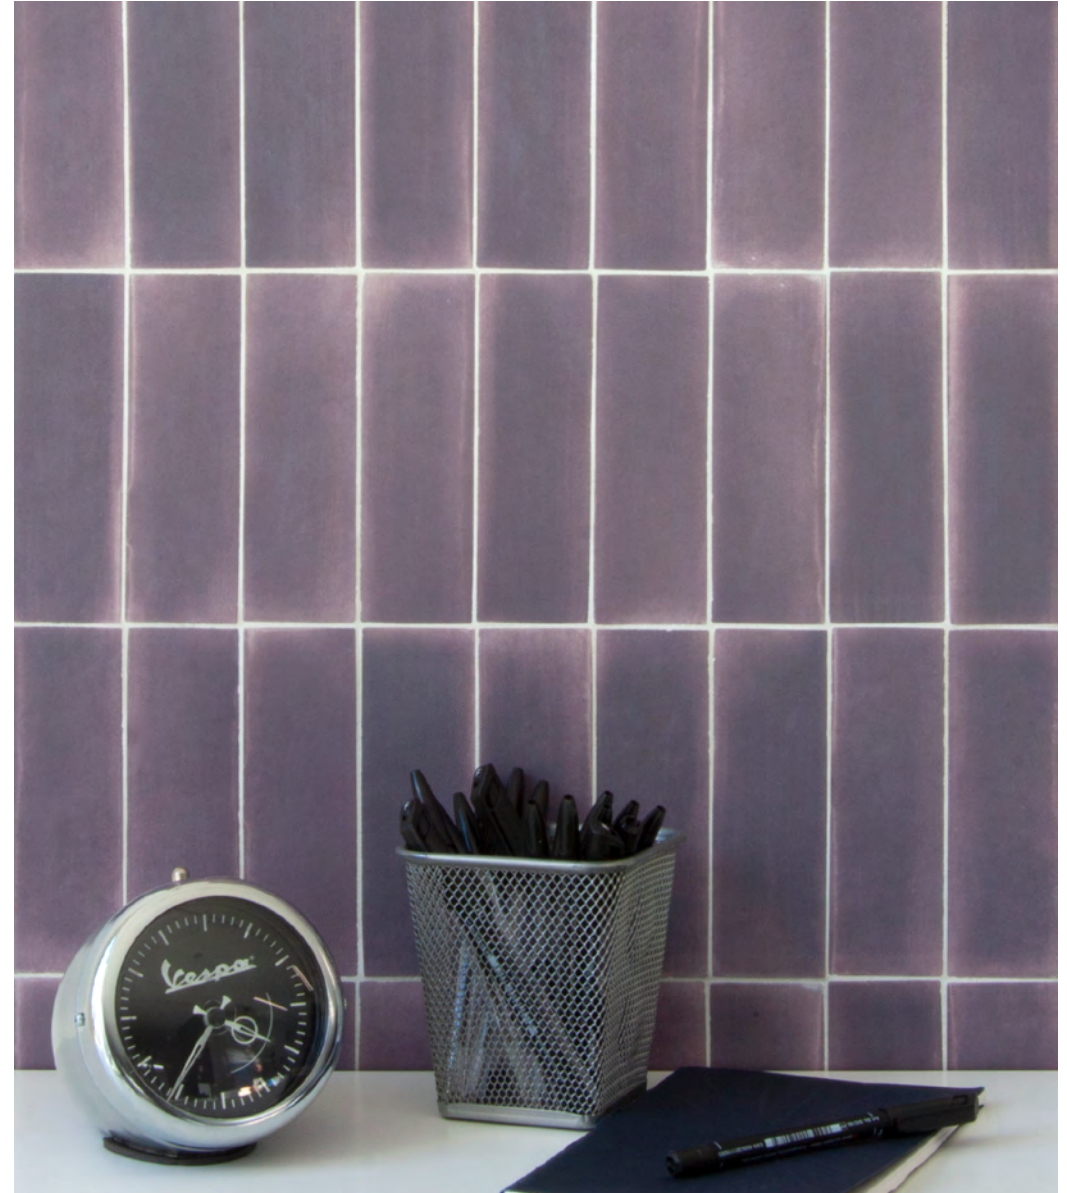

ABOVE
Wall:
2HAN124