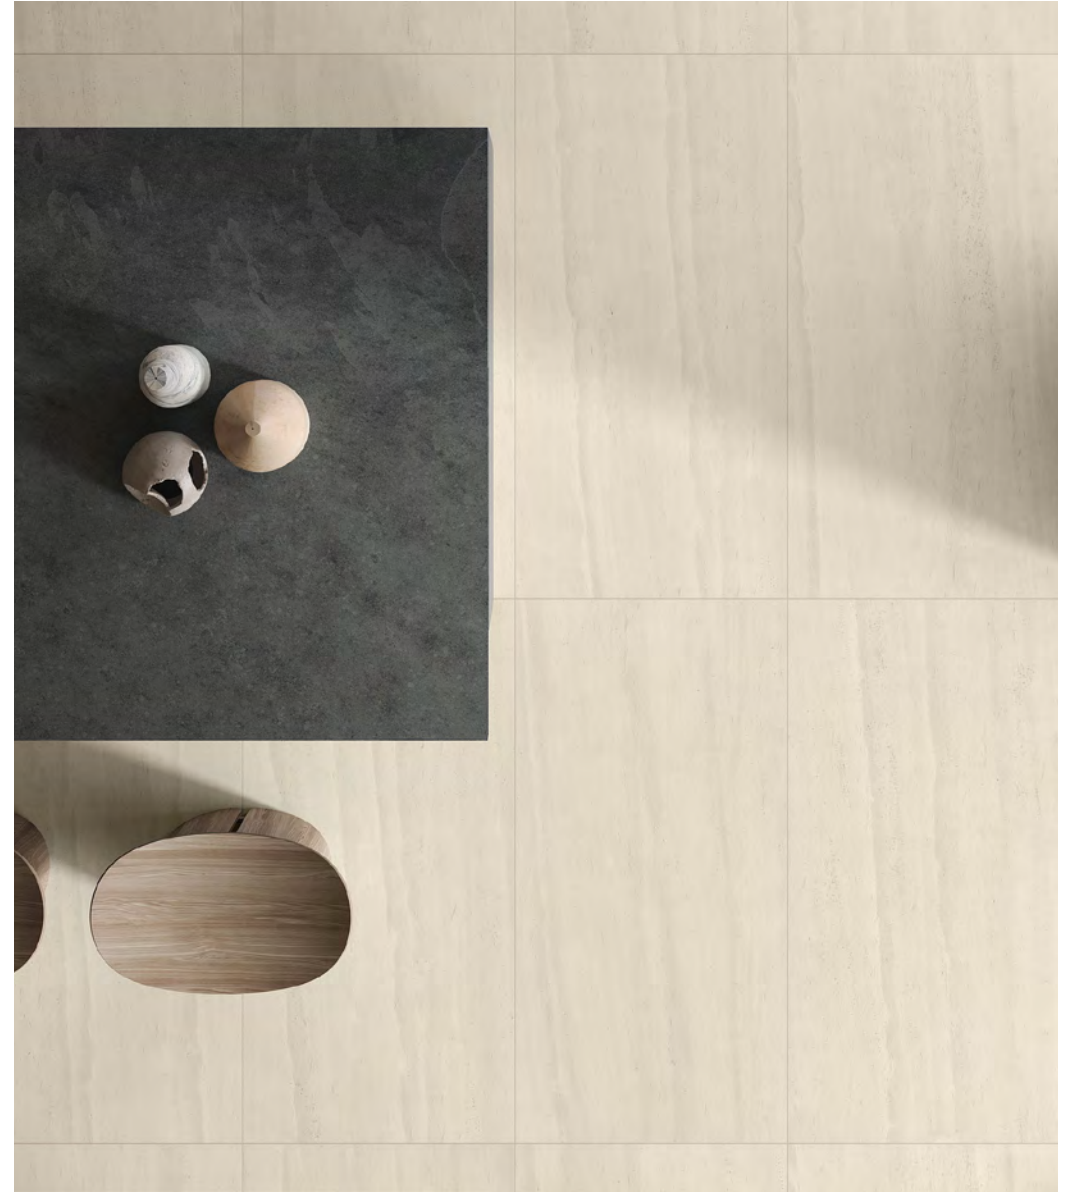

Inspired

8 COLOURS | 3 FINISHES | 14 SIZES | 1 MOSAIC | 2 DECORS

S
LUS

Floor:
3YFX101
Wall:
3YFX101

Inspired

Inspired is influenced by the diverse beauty of limestone, with each individual tile featuring a vast array of natural features and effects. Available in a huge variety of sizes, including super large format slabs.

Floor:
3YFX107

Inspired

ABOVE
Floor:
3YFX101

RIGHT
Floor:
3YFX111
Wall:
3YFX111

ABOVE
Floor:
3YFX102

Ruben
3YFX101

Sandberg
3YFX110

Elder
3YFX102