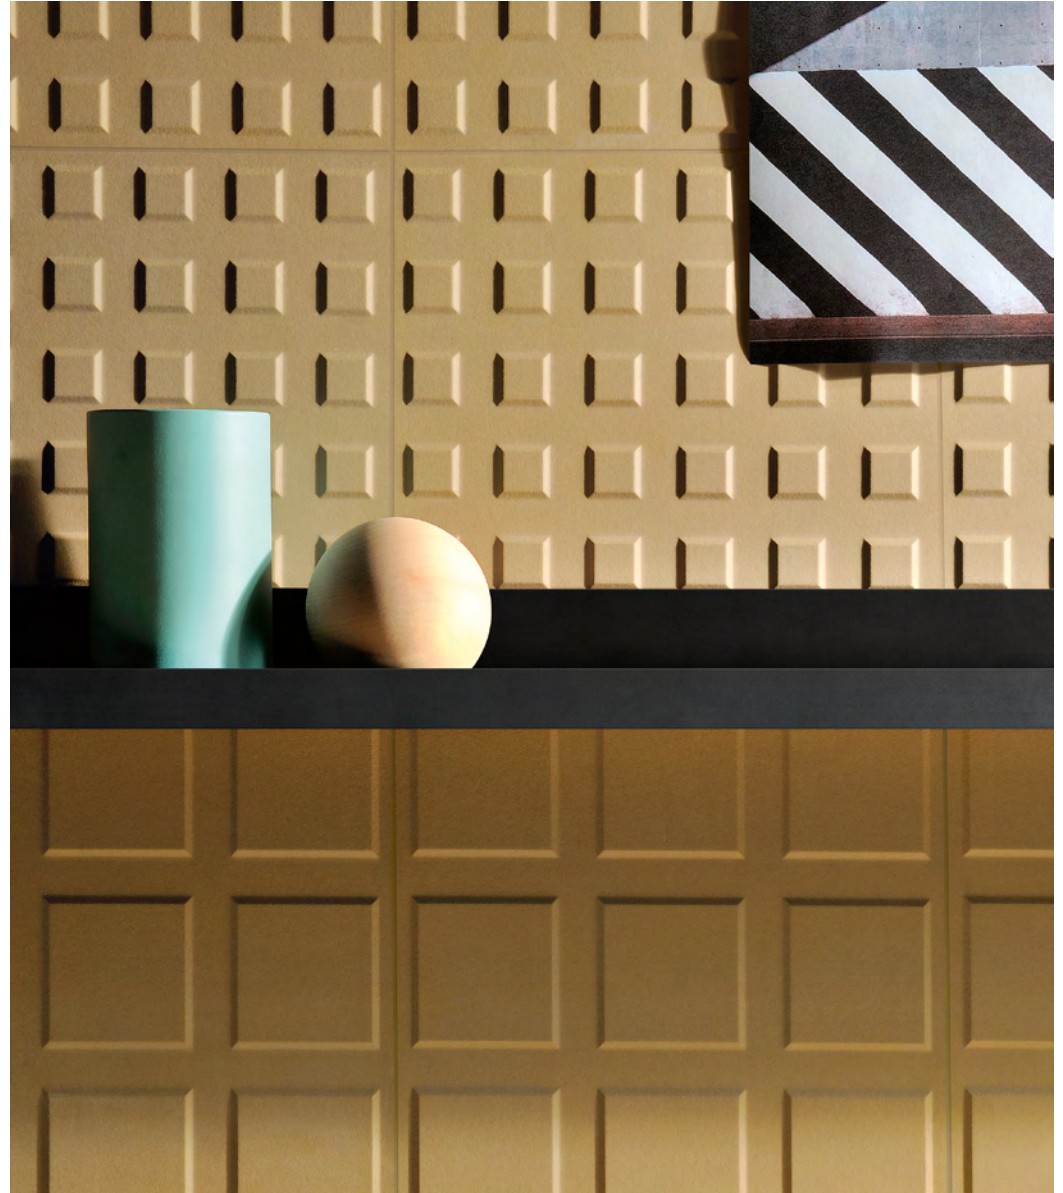

Intercept

7 COLOURS | 1 FINISH | 3 SIZES

SOS
LUS

Wall:
5SYJ105

Intercept

Intercept's neutral colours combine with a rich red, forest green and honey yellow to create a decorative and versatile range. Available in a natural finish and in sizes of 300x300mm and 300x600mm, Intercept can be used to create inspirational feature walls.

Wall:
5SYJ104

Intercept

ABOVE
Wall:
5SYJ107

RIGHT
Wall:
5SYJ101

ABOVE
Wall:
5SYJ107

COLOURS - 300x600x10mm

Freezed
5SYJ101

Block
5SYJ102

MATERIAL

Porcelain

USAGE

Walls only

SHADE VARIATION:

V2 - Light

NOTES

All tiles are available in a Natural finish.