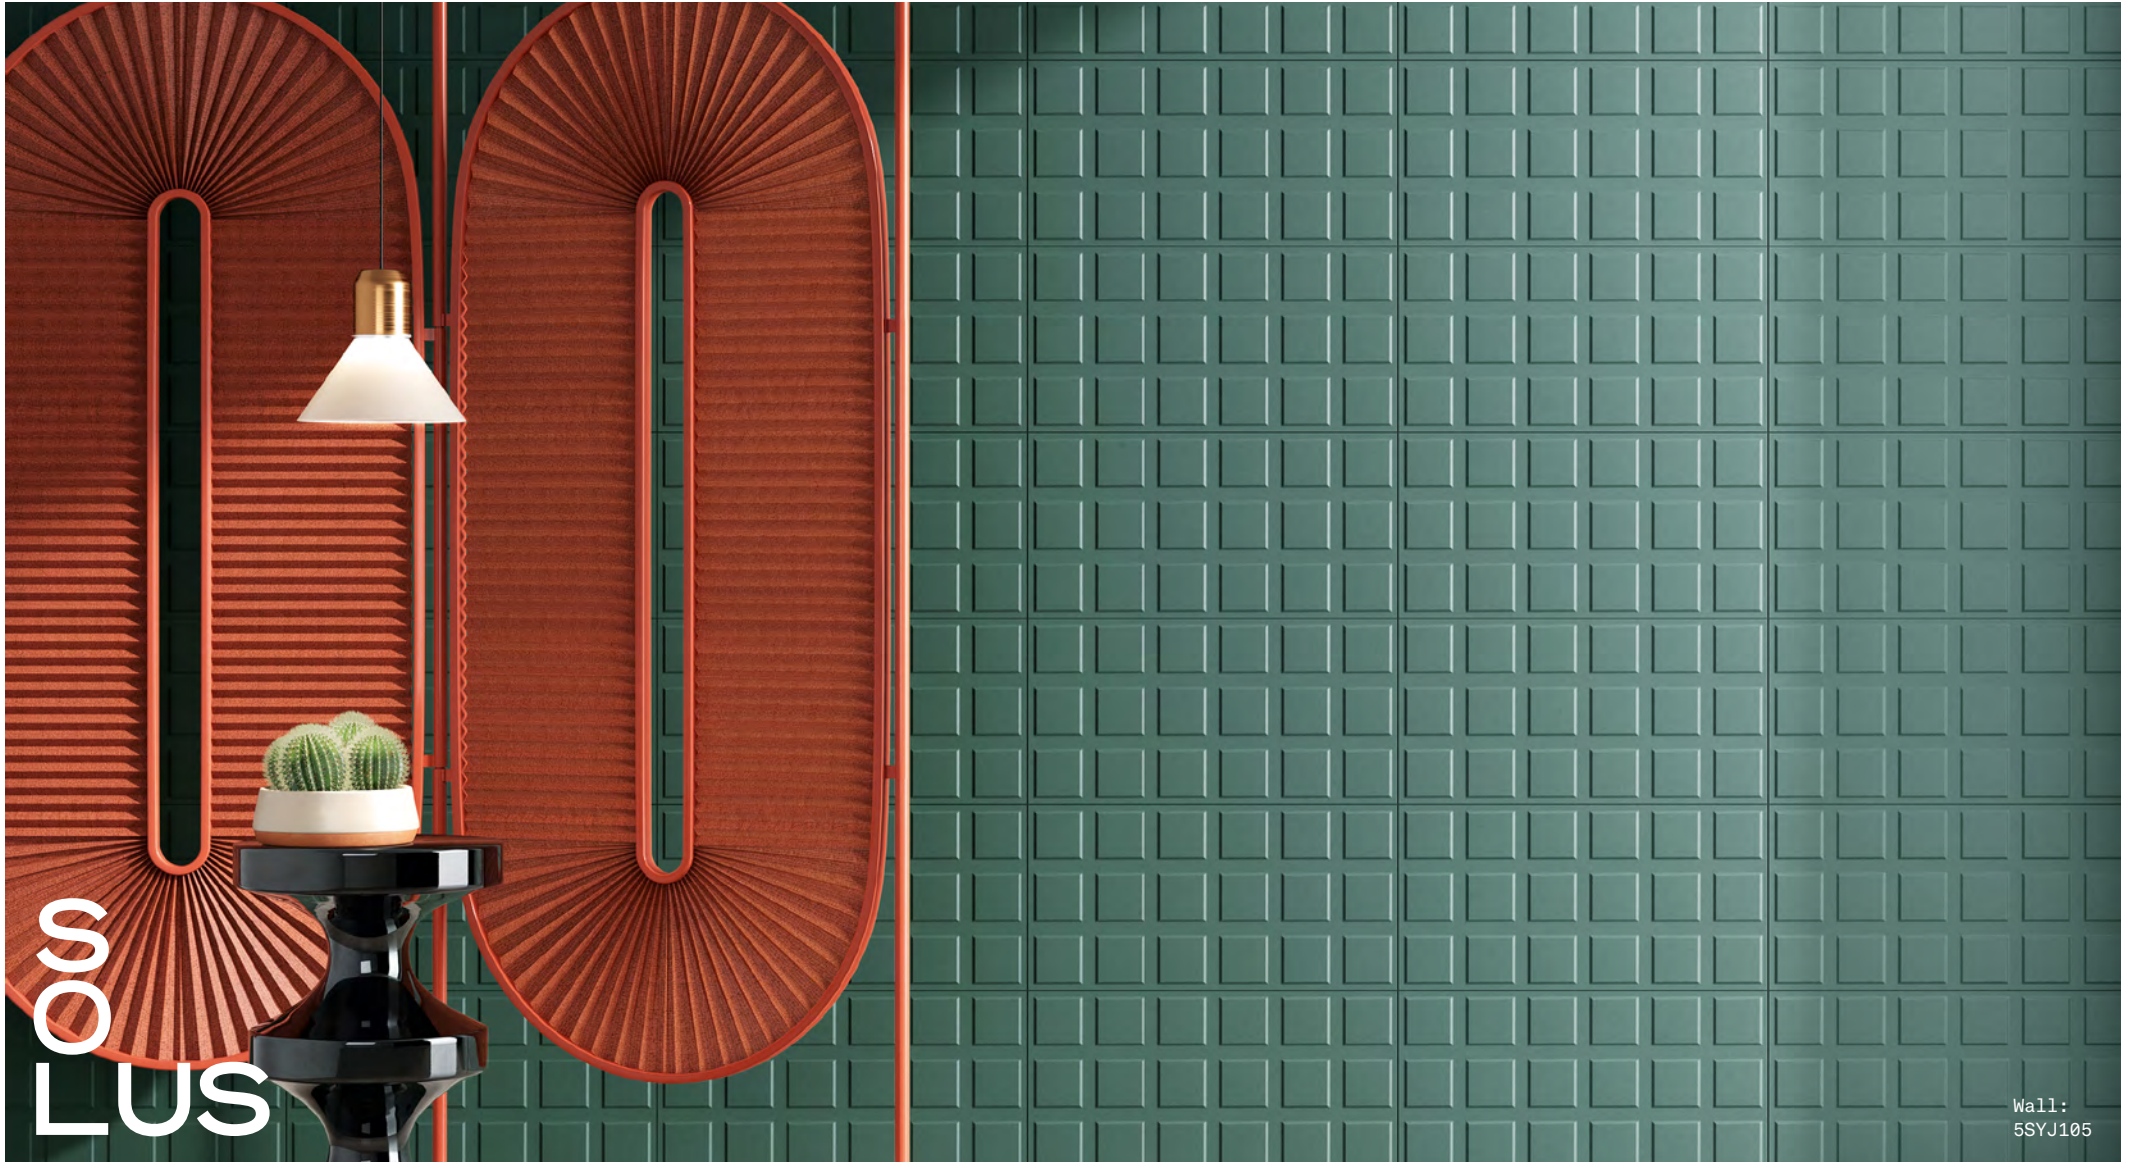

Intercept

7 COLOURS | 1 FINISH | 3 SIZES

SOS
LUS

Wall:
5SYJ105

Intercept

Intercept's neutral colours combine with a rich red, forest green and honey yellow to create a decorative and versatile range. Available in a natural finish and in sizes of 300x300mm and 300x600mm, Intercept can be used to create inspirational feature walls.

Wall:
5SYJ104

Intercept

ABOVE
Wall:
5SYJ107

RIGHT
Wall:
5SYJ101

ABOVE
Wall:
5SYJ107

COLOURS - 300x600x10mm

Freezed
5SYJ101

Block
5SYJ102

MATERIAL

Porcelain

USAGE

Walls only

SHADE VARIATION:

V2 - Light

NOTES

All tiles are available in a Natural finish.