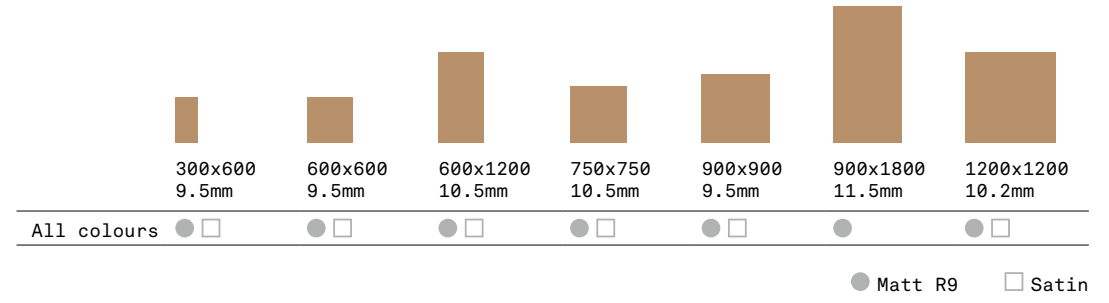

Kingdom

6 COLOURS | 2 FINISHES | 7 SIZES | 1 MOSAIC

S
LUS

Floor:
2SGV103

Kingdom

Bringing to life the quality of natural Jura stone, Kingdom is a richly expressive range that perfectly captures the beauty of dense beauty and versatility of limestone. Available in a wide array of stunning neutral shades.

SIZES AND FINISHES

Island:
2SGV101M101

MOSAICS

Merina Mosaic
2SGV114M106
300x300x9.5mm
Matt R9
Satin

Lagash Mosaic
2SGV104M104
300x300x9.5mm
Matt R9
Satin

Kish Mosaic
2SGV103M103
300x300x9.5mm
Matt R9
Satin