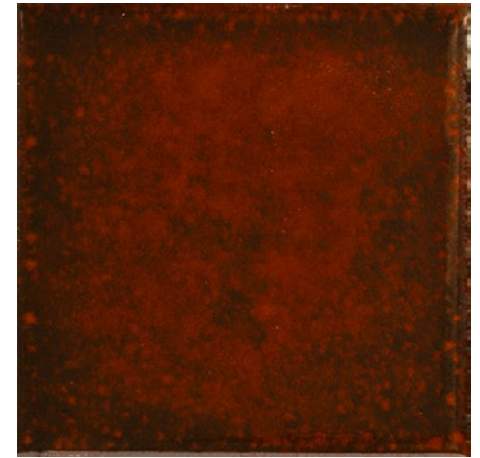

# Kinu

S  
O  
S  
L  
U  
S

Wall:  
5KIN101  
5KIN101D003

A ceramic wall tile with rich organic tones and tactile relief décors. Kinu pairs subtle surface variation with playful formats for expressive design.

Wall:  
5KIN104  
5KIN104D001

ABOVE  
Wall:  
5KIN103  
5KIN103D002

RIGHT  
Wall:  
5KIN102  
5KIN102D002

ABOVE  
Wall:  
5KIN101D001

KIN-White  
5KIN103

KIN-Honey  
5KIN104

KIN-Spice  
5KIN105

KIN-Sapphire  
5KIN102

KIN-Green  
5KIN101

Wall:  
5KIN101D001

KIN-White Decor A  
5KIN103D001  
65x200x8.1mm  
100x100x8.1mm  
Gloss

KIN-Honey Decor A  
5KIN104D001  
65x200x8.2mm  
100x100x8.2mm  
Gloss

KIN-Spice Decor A  
5KIN105D001  
65x200x8.1mm  
100x100x8.2mm  
Gloss