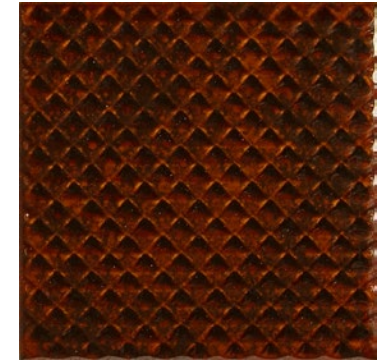

# Kinu

S  
O  
S  
L  
U  
S

Wall:  
5KIN101  
5KIN101D003

A ceramic wall tile with rich organic tones and tactile relief décors. Kinu pairs subtle surface variation with playful formats for expressive design.

Wall:  
5KIN104  
5KIN104D001

ABOVE  
Wall:  
5KIN103  
5KIN103D002

RIGHT  
Wall:  
5KIN102  
5KIN102D002

ABOVE  
Wall:  
5KIN101D001

KIN-White  
5KIN103

KIN-Honey  
5KIN104

KIN-Spice  
5KIN105

KIN-Sapphire  
5KIN102

KIN-Green  
5KIN101

Wall:  
5KIN101D001

KIN-White Decor A  
5KIN103D001  
65x200x8.1mm  
100x100x8.1mm  
Gloss

KIN-Honey Decor A  
5KIN104D001  
65x200x8.2mm  
100x100x8.2mm  
Gloss

KIN-Spice Decor A  
5KIN105D001  
65x200x8.1mm  
100x100x8.2mm  
Gloss

KIN-Green Decor A  
5KIN101D001  
65x200x8.2mm  
100x100x8.2mm  
Gloss

KIN-Sapphire Decor A  
5KIN102D001  
65x200x8.2mm  
100x100x8.3mm  
Gloss

Wall:  
5KIN105  
5KIN105D001  
5KIN105D002

KIN-White Decor B  
5KIN103D002  
65x200x9.5mm  
Gloss