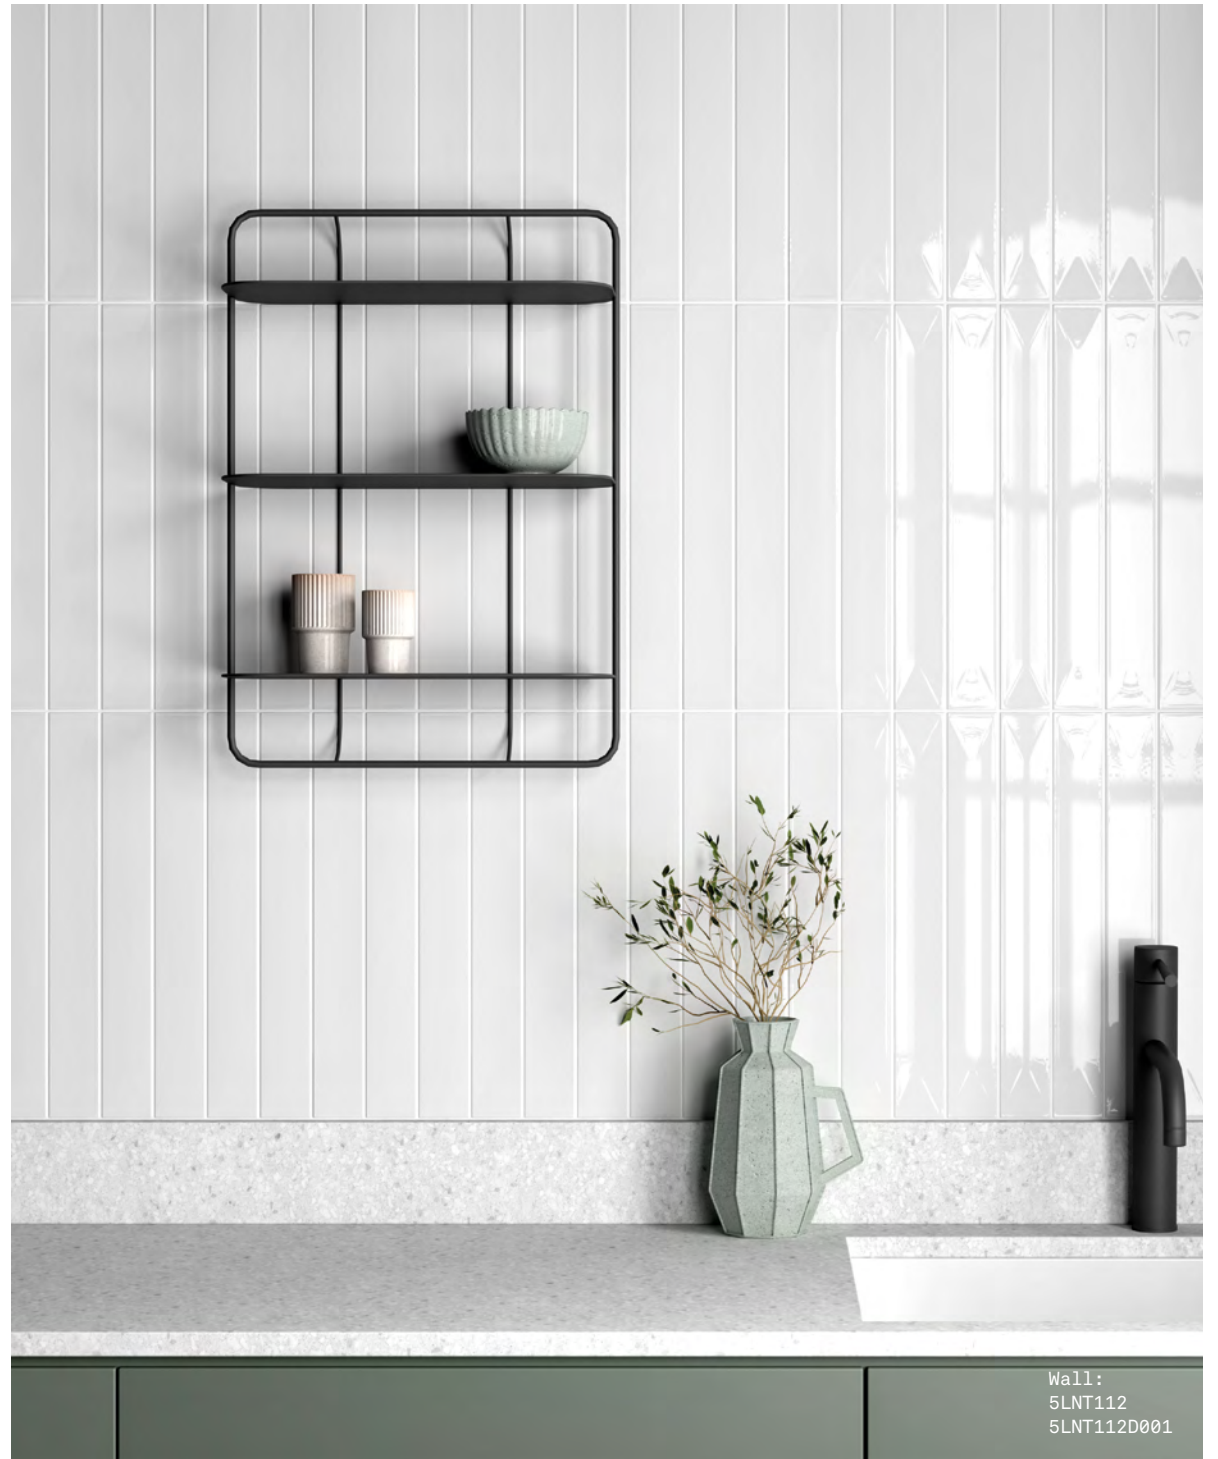

12 COLOURS | 2 FINISHES | 1 SIZE | 1 DECOR

Lancet

SO
LUS

Wall:
5LNT112
5LNT112D001

Lancet

These mono-colour ceramic wall tiles come in a 50x400mm rectangular shape with a flat surface and a peaked surface. A range of pastel colours are complemented by a range of bolder primary colours.

Wall:
5LNT108D001

ABOVE
Plinth:
5LNT101D001

RIGHT
Plinth:
5LNT104D001
Wall:
5LNT104D001

ABOVE
Wall:
5LNT111D001

LNT-White
5LNT112

LNT-Mint
5LNT107

LNT-Sand
5LNT110

LNT-Sky
5LNT111

◆ Gloss ■ Gloss Crackle

APPEARANCE

Mono Colour

MATERIAL

Ceramic

USAGE

Walls only

SHADE VARIATION