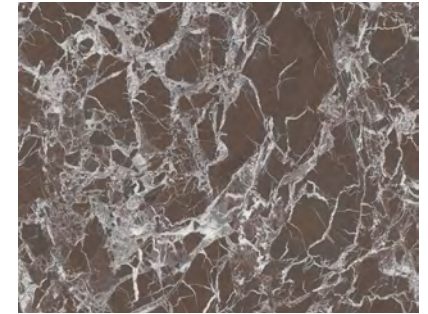

Anabelle
3MDL541