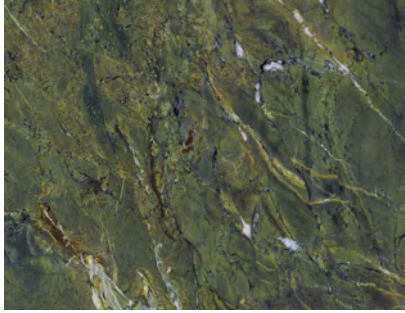

Durand
3MDL525