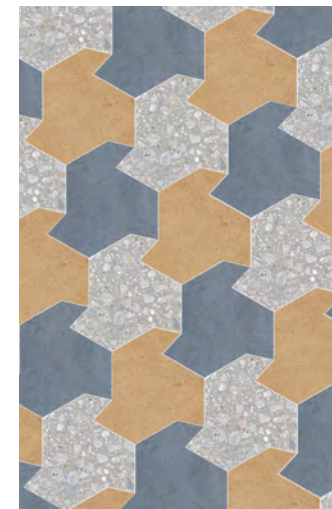

MTT-Decor B
2MTT115d003
482.8x499.9x6/9mm
Natural R9