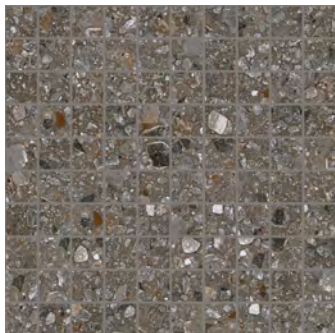

Floor:
2MTT111

Matter

Floor:
2MTT105

MTT-Pearl
2MTT101

MTT-Cream
2MTT108

MTT-Beige
2MTT102

MTT-Fawn
2MTT109

MTT-Brown
2MTT103

MTT-Mocha
2MTT111

MTT-Grey
2MTT105

MTT-Ash
2MTT110

MTT-Black
2MTT106

MTT-Ebony
2MTT112

MTT-Tan
2MTT104

MTT-Blue
2MTT107

MOSAICS

MTT-Pearl Mosaic A
2MTT101M001
300x300x9mm (30x30 chips)
Matt R10 (A+B)

MTT-Cream Mosaic A
2MTT108M010
300x300x9mm (30x30 chips)
Matt R10 (A+B)

MTT-Beige Mosaic A
2MTT102M003
300x300x9mm (30x30 chips)
Matt R10 (A+B)

MTT-Fawn Mosaic A
2MTT109M012
300x300x9mm (30x30 chips)
Matt R10 (A+B)

MTT-Brown Mosaic A
2MTT103M005
300x300x9mm (30x30 chips)
Matt R10 (A+B)

MTT-Mocha Mosaic A
2MTT111M016
300x300x9mm (30x30 chips)
Matt R10 (A+B)