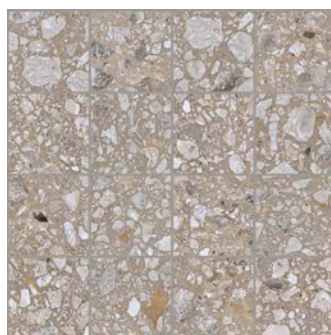

MTT-Pearl Mosaic B
2MTT101M019
300x300x6mm (75x75 chips)
Matt R10 (A+B)

MTT-Cream Mosaic B
2MTT108M021
300x300x6mm (75x75 chips)
Matt R10 (A+B)
Polished

MTT-Beige Mosaic B
2MTT102M020
300x300x6mm (75x75 chips)
Matt R10 (A+B)

MTT-Fawn Mosaic B
2MTT109M022
300x300x6mm (75x75 chips)
Matt R10 (A+B)
Polished

MTT-Grey Mosaic B
2MTT105M021
300x300x6mm (75x75 chips)
Matt R10 (A+B)

MTT-Ash Mosaic B
2MTT110M023
300x300x6mm (75x75 chips)
Matt R10 (A+B)
Polished