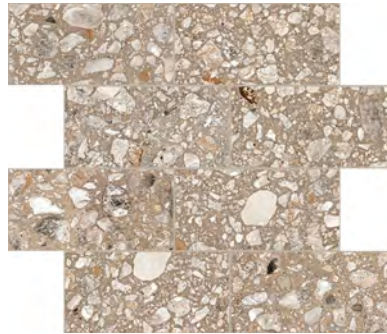

MTT-Pearl Mosaic C
2MTT101M002
300x300x6mm (75x150 chips)
Matt R10 (A+B)

MTT-Cream Mosaic C
2MTT108M011
300x300x6mm (75x150 chips)
Matt R10 (A+B)

MOSAICS

MTT-Beige Mosaic C
 2MTT102M004
 300x300x6mm (75x150 chips)
 Matt R10 (A+B)