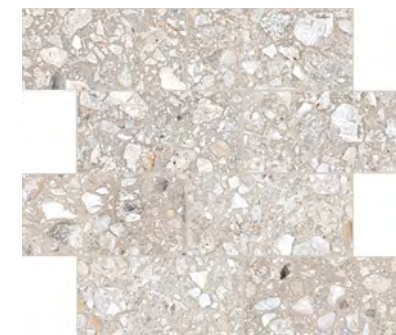

MTT-Fawn Mosaic B
2MTT109M022
300x300x6mm (75x75 chips)
Matt R10 (A+B)
Polished

MTT-Grey Mosaic B
2MTT105M021
300x300x6mm (75x75 chips)
Matt R10 (A+B)

MTT-Ash Mosaic B
2MTT110M023
300x300x6mm (75x75 chips)
Matt R10 (A+B)
Polished

MTT-Pearl Mosaic C
2MTT101M002
300x300x6mm (75x150 chips)
Matt R10 (A+B)

MTT-Cream Mosaic C
2MTT108M011
300x300x6mm (75x150 chips)
Matt R10 (A+B)

MOSAICS

MTT-Beige Mosaic C
 2MTT102M004
 300x300x6mm (75x150 chips)
 Matt R10 (A+B)