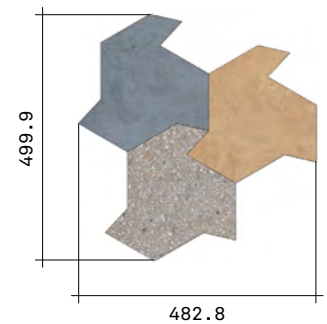

MTT-Decor B
2MTT115d003
482.8x499.9x6/9mm
Natural R9