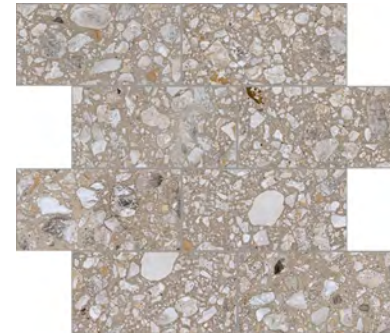

MTT-Ash Mosaic C
2MTT110M015
300x300x6mm (75x150 chips)
Matt R10 (A+B)