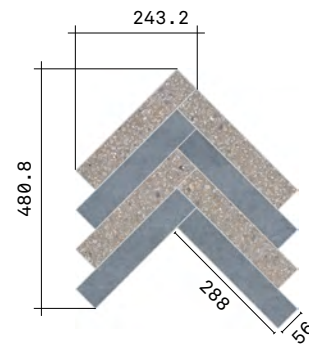

MTT-Fawn Mosaic C
 2MTT109M013
 300x300x6mm (75x150 chips)
 Matt R10 (A+B)

MTT-Ash Mosaic C
 2MTT110M015
 300x300x6mm (75x150 chips)
 Matt R10 (A+B)

MTT-Grey Mosaic C
 2MTT105M018
 300x300x6mm (75x150 chips)
 Matt R10 (A+B)

DECORS

MTT-Decor A
 2MTT116d004
 243.2x480.8x6/9mm
 Natural R9

MTT-Decor B
 2MTT115d003
 482.8x499.9x6/9mm
 Natural R9

Wall:
2MTT107

SIZES AND FINISHES

	300x600 9mm	600x600 9mm	600x1200 6mm	600x1200 9mm	600x1200 20mm	1200x1200 6mm	1200x2400 6mm
MTT-Pearl	●	●	●	● △	△	●	●
MTT-Cream	●	●	● ◆	● △	△	● ◆	● ◆
MTT-Beige	●	●	●	● △	△	●	●
MTT-Fawn	●	●	● ◆	● △	△	● ◆	● ◆
MTT-Brown	●	●		● △			
MTT-Mocha	●	●		● △			
MTT-Grey	●	●	●	● △	△	●	●
MTT-Ash	●	●	● ◆	● △	△	● ◆	● ◆
MTT-Black	●	●		● △			
MTT-Ebony	●	●		● △			
MTT-Tan	●	●		● △			
MTT-Blue	●	●		● △			