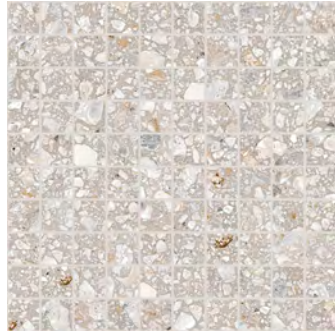

Floor:
2MTT111

Matter

Floor:
2MTT105

MTT-Pearl
2MTT101

MTT-Cream
2MTT108

MTT-Beige
2MTT102

MTT-Fawn
2MTT109

MTT-Brown
2MTT103

MTT-Mocha
2MTT111

MTT-Grey
2MTT105

MTT-Ash
2MTT110

MTT-Black
2MTT106

MTT-Ebony
2MTT112

MTT-Tan
2MTT104

MTT-Blue
2MTT107

MOSAICS

MTT-Pearl Mosaic A
2MTT101M001
300x300x9mm (30x30 chips)
Matt R10 (A+B)

MTT-Cream Mosaic A
2MTT108M010
300x300x9mm (30x30 chips)
Matt R10 (A+B)

MTT-Beige Mosaic A
2MTT102M003
300x300x9mm (30x30 chips)
Matt R10 (A+B)