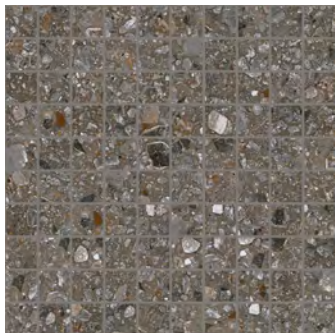

MTT-Fawn
2MTT109

MTT-Brown
2MTT103

MTT-Mocha
2MTT111

MTT-Grey
2MTT105

MTT-Ash
2MTT110

MTT-Black
2MTT106

MTT-Ebony
2MTT112

MTT-Tan
2MTT104

MTT-Blue
2MTT107

MOSAICS

MTT-Pearl Mosaic A
2MTT101M001
300x300x9mm (30x30 chips)
Matt R10 (A+B)

MTT-Cream Mosaic A
2MTT108M010
300x300x9mm (30x30 chips)
Matt R10 (A+B)

MTT-Beige Mosaic A
2MTT102M003
300x300x9mm (30x30 chips)
Matt R10 (A+B)

MTT-Fawn Mosaic A
2MTT109M012
300x300x9mm (30x30 chips)
Matt R10 (A+B)

MTT-Brown Mosaic A
2MTT103M005
300x300x9mm (30x30 chips)
Matt R10 (A+B)

MTT-Mocha Mosaic A
2MTT111M016
300x300x9mm (30x30 chips)
Matt R10 (A+B)