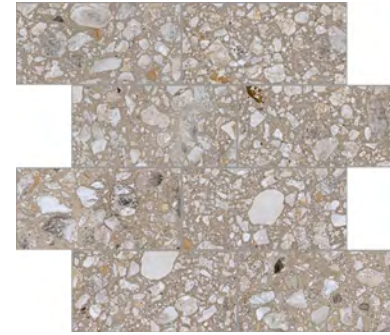

MTT-Ash Mosaic C
2MTT110M015
300x300x6mm (75x150 chips)
Matt R10 (A+B)