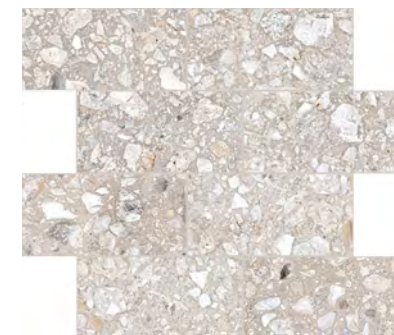

MTT-Fawn Mosaic B
2MTT109M022
300x300x6mm (75x75 chips)
Matt R10 (A+B)
Polished

MTT-Grey Mosaic B
2MTT105M021
300x300x6mm (75x75 chips)
Matt R10 (A+B)

MTT-Ash Mosaic B
2MTT110M023
300x300x6mm (75x75 chips)
Matt R10 (A+B)
Polished

MTT-Pearl Mosaic C
2MTT101M002
300x300x6mm (75x150 chips)
Matt R10 (A+B)

MTT-Cream Mosaic C
2MTT108M011
300x300x6mm (75x150 chips)
Matt R10 (A+B)

MOSAICS

MTT-Beige Mosaic C
 2MTT102M004
 300x300x6mm (75x150 chips)
 Matt R10 (A+B)