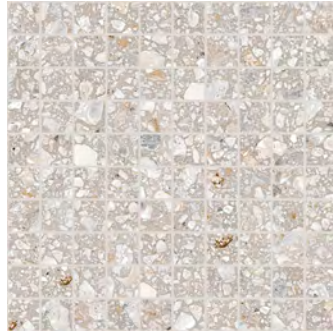

MTT-Fawn
2MTT109

MTT-Brown
2MTT103

MTT-Mocha
2MTT111

MTT-Grey
2MTT105

MTT-Ash
2MTT110

MTT-Black
2MTT106

MTT-Ebony
2MTT112

MTT-Tan
2MTT104

MTT-Blue
2MTT107

MOSAICS

MTT-Pearl Mosaic A
2MTT101M001
300x300x9mm (30x30 chips)
Matt R10 (A+B)

MTT-Cream Mosaic A
2MTT108M010
300x300x9mm (30x30 chips)
Matt R10 (A+B)

MTT-Beige Mosaic A
2MTT102M003
300x300x9mm (30x30 chips)
Matt R10 (A+B)