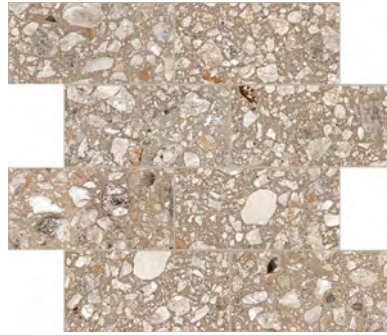

MTT-Pearl Mosaic C
2MTT101M002
300x300x6mm (75x150 chips)
Matt R10 (A+B)

MTT-Cream Mosaic C
2MTT108M011
300x300x6mm (75x150 chips)
Matt R10 (A+B)

MOSAICS

MTT-Beige Mosaic C
 2MTT102M004
 300x300x6mm (75x150 chips)
 Matt R10 (A+B)