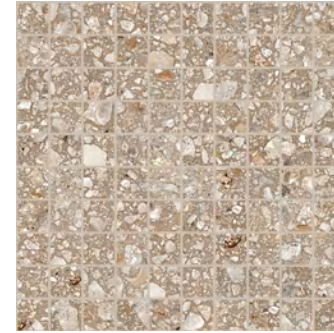

MTT-Fawn
2MTT109

MTT-Brown
2MTT103

MTT-Mocha
2MTT111

MTT-Grey
2MTT105

MTT-Ash
2MTT110

MTT-Black
2MTT106

MTT-Ebony
2MTT112

MTT-Tan
2MTT104

MTT-Blue
2MTT107

MOSAICS

MTT-Pearl Mosaic A
2MTT101M001
300x300x9mm (30x30 chips)
Matt R10 (A+B)

MTT-Cream Mosaic A
2MTT108M010
300x300x9mm (30x30 chips)
Matt R10 (A+B)

MTT-Beige Mosaic A
2MTT102M003
300x300x9mm (30x30 chips)
Matt R10 (A+B)

MTT-Fawn Mosaic A
2MTT109M012
300x300x9mm (30x30 chips)
Matt R10 (A+B)

MTT-Brown Mosaic A
2MTT103M005
300x300x9mm (30x30 chips)
Matt R10 (A+B)

MTT-Mocha Mosaic A
2MTT111M016
300x300x9mm (30x30 chips)
Matt R10 (A+B)