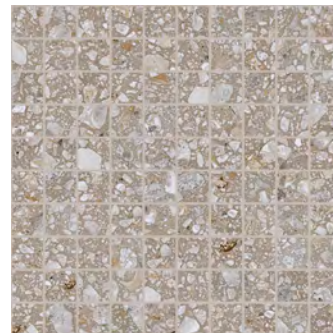

MTT-Blue
2MTT107

MOSAICS

MTT-Pearl Mosaic A
2MTT101M001
300x300x9mm (30x30 chips)
Matt R10 (A+B)

MTT-Cream Mosaic A
2MTT108M010
300x300x9mm (30x30 chips)
Matt R10 (A+B)

MTT-Beige Mosaic A
2MTT102M003
300x300x9mm (30x30 chips)
Matt R10 (A+B)

MTT-Fawn Mosaic A
2MTT109M012
300x300x9mm (30x30 chips)
Matt R10 (A+B)

MTT-Brown Mosaic A
2MTT103M005
300x300x9mm (30x30 chips)
Matt R10 (A+B)

MTT-Mocha Mosaic A
2MTT111M016
300x300x9mm (30x30 chips)
Matt R10 (A+B)

MTT-Grey Mosaic A
2MTT105M007
300x300x9mm (30x30 chips)
Matt R10 (A+B)

MTT-Ash Mosaic A
2MTT110M014
300x300x9mm (30x30 chips)
Matt R10 (A+B)

MTT-Black Mosaic A
2MTT106M008
300x300x9mm (30x30 chips)
Matt R10 (A+B)