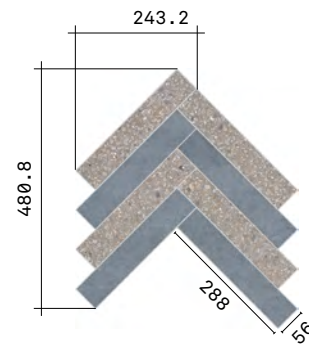

DECORS

MTT-Decor A
2MTT116d004
243.2x480.8x6/9mm
Natural R9