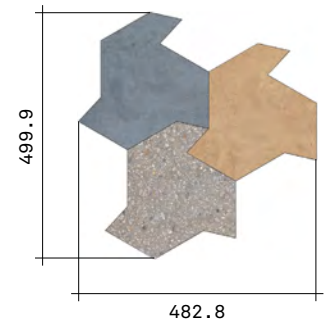

MTT-Decor B
2MTT115d003
482.8x499.9x6/9mm
Natural R9