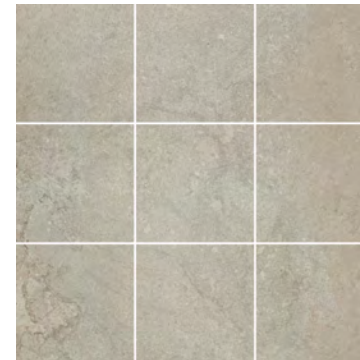

Progress Mosaic B

3WZH103M102

300x300x9mm (100x100mm chips)

Matt - All colours

Honed Polished - On request

Anti Slip R11 - On request