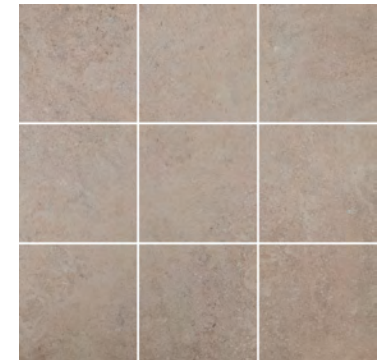

Chapter Mosaic B

3WZH104M102

300x300x9mm (100x100mm chips)

Matt - All colours

Honed Polished - On request

Anti Slip R11 - On request