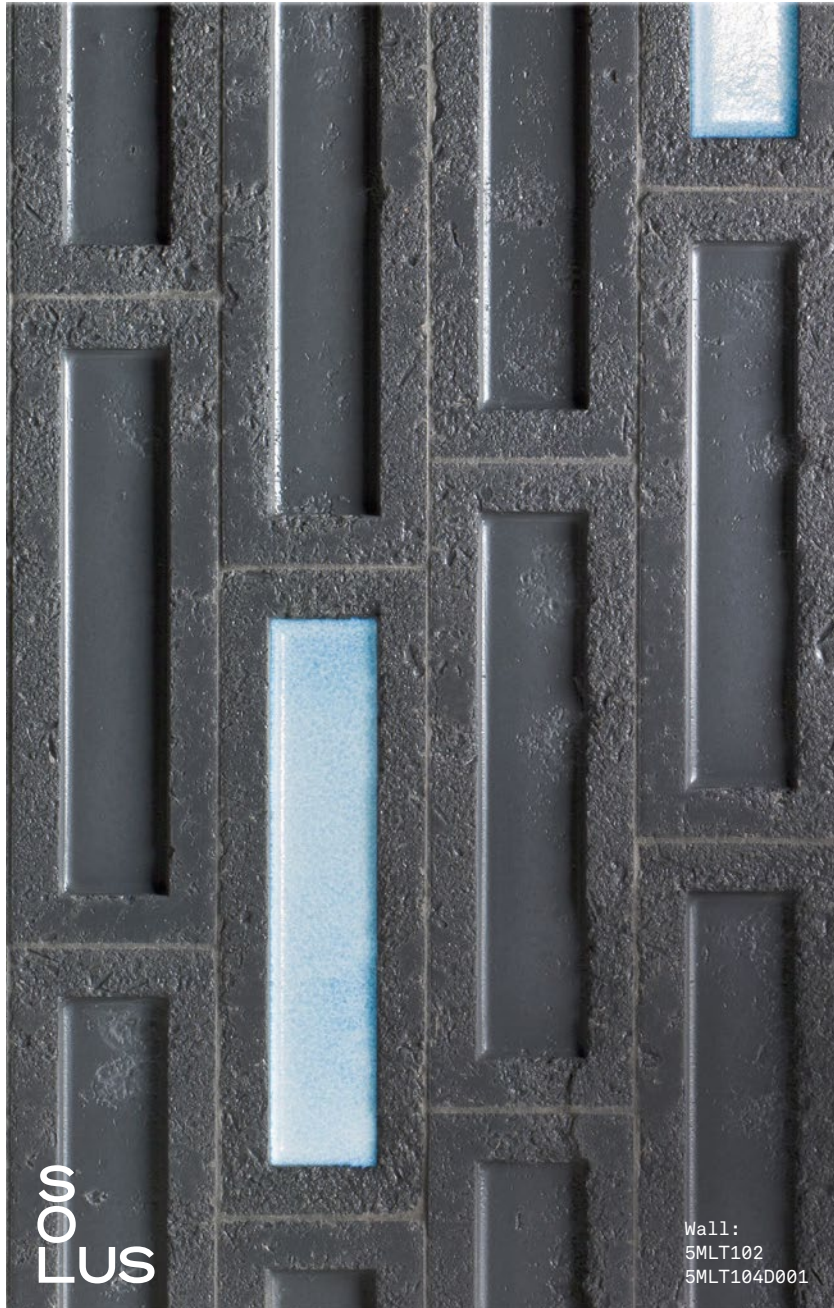

12 COLOURS | 1 FINISH | 1 SIZE | 1 DECOR

Molten

S
LUS

Wall:
5MLT107D001

Industrial frame
meets vibrant glaze,
turning walls into bold
statements. Molten
brings raw edge and
brilliant colour in one
expressive tile.

APPEARANCE

Mono Colour

MATERIAL

Ceramic

USAGE

Walls only

MANUFACTURER CERTIFICATIONS:

EPD: Available