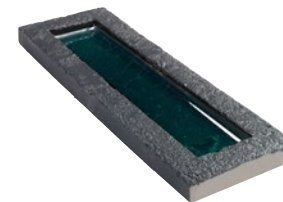

12 COLOURS | 1 FINISH | 1 SIZE | 1 DECOR

Molten

S
LUS

Wall:
5MLT107D001

Industrial frame
meets vibrant glaze,
turning walls into bold
statements. Molten
brings raw edge and
brilliant colour in one
expressive tile.

MLT-Orange Decor
5MLT103D001
80x270x15mm
Matt Rustic & Gloss

MLT-Red Decor
5MLT105D001
80x270x15mm
Matt Rustic & Gloss

MLT-Mocha Decor
5MLT107D001
80x270x15mm
Matt Rustic & Gloss

MLT-Ice Decor
5MLT104D001
80x270x15mm
Matt Rustic & Gloss

MLT-Blue Decor
5MLT112D001
80x270x15mm
Matt Rustic & Gloss

MLT-Claret Decor
5MLT106D001
80x270x15mm
Matt Rustic & Gloss

MLT-Green Decor
5MLT110D001
80x270x15mm
Matt Rustic & Gloss

MLT-Brown Decor
5MLT108D001
80x270x15mm
Matt Rustic & Gloss

APPEARANCE

Mono Colour

MATERIAL

Ceramic

USAGE

Walls only

MANUFACTURER CERTIFICATIONS:

EPD: Available