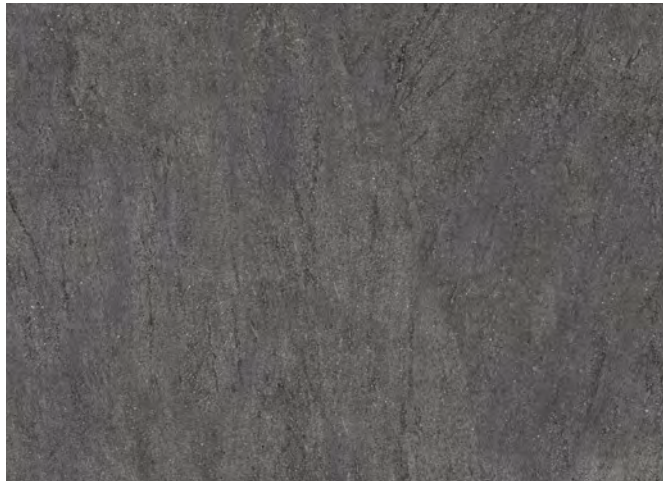

Supremacy
2KVC101