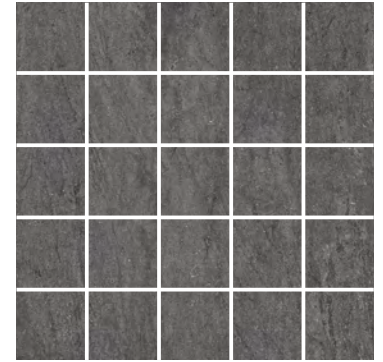

Supremacy Mosaic
2KVC101m101
300x300x10mm
Matt R9 (A)