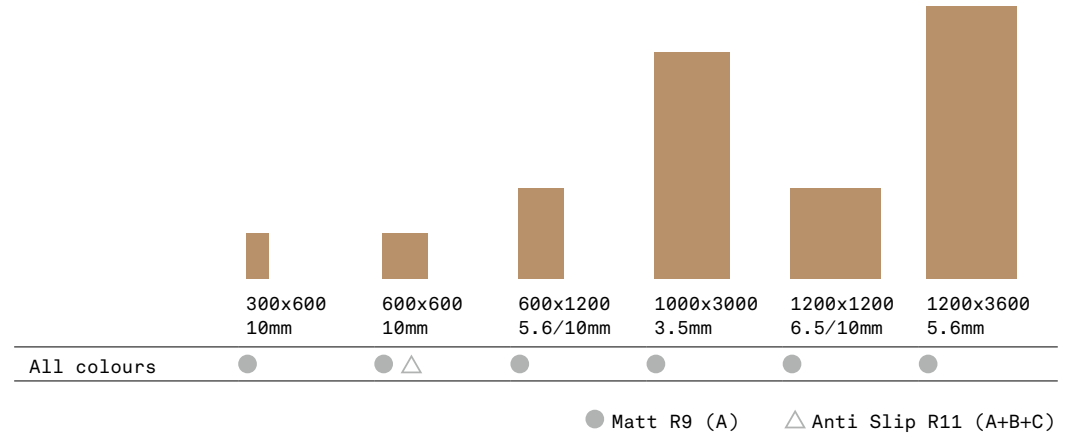

Floor:
2KVC103

Sheik
2KVC103

Emperor
2KVC102

Supremacy
2KVC101

Wall:
2KVC102

Sheik Mosaic
2KVC103m103
300x300x10mm
Matt R9 (A)

Emperor Mosaic
2KVC102m102
300x300x10mm
Matt R9 (A)

Supremacy Mosaic
2KVC101m101
300x300x10mm
Matt R9 (A)

ESCUADRA ANG.

300x300mm

300x1200mm

ISO 10545 RESULTS

2. DIMENSIONS AND SURFACE QUALITY

Conforms

3. WATER ABSORPTION

$\leq 0.3\%$