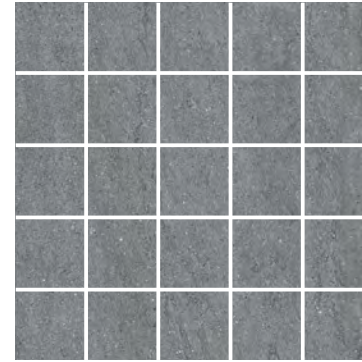

Monarch

3 COLOURS | 2 FINISHES | 6 SIZES | 1 MOSAIC

S
O
LUS

Floor:
2KVC103

Monarch

Beautifully reflecting the undulating appearance of authentic basalt, Monarch features a trio of core products in shades of charcoal, smoke and ivory which sit alongside complementary mosaic designs.

Floor:
2KVC103

Sheik
2KVC103

Emperor
2KVC102

Supremacy
2KVC101

Wall:
2KVC102

Sheik Mosaic
2KVC103m103
300x300x10mm
Matt R9 (A)

Emperor Mosaic
2KVC102m102
300x300x10mm
Matt R9 (A)

Supremacy Mosaic
2KVC101m101
300x300x10mm
Matt R9 (A)

APPEARANCE

Basalt

MATERIAL

Porcelain

USAGE

Floors and Walls

SHADE VARIATION

V3 - Moderate