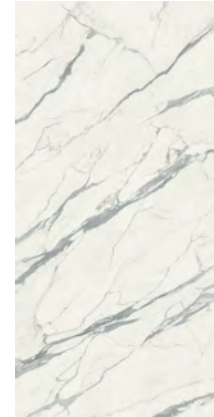

Ourea A

3MBB119

1600x3200x6.5mm

Gloss, Honed