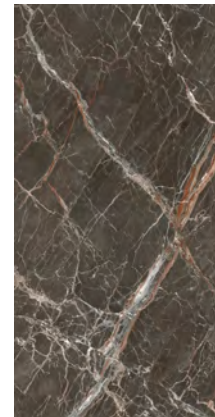

Gloss, Honed

Hecate A

3MBB125

1600x3200x6.5mm

Gloss, Honed

Hecate B

3MBB126

1600x3200x6.5mm