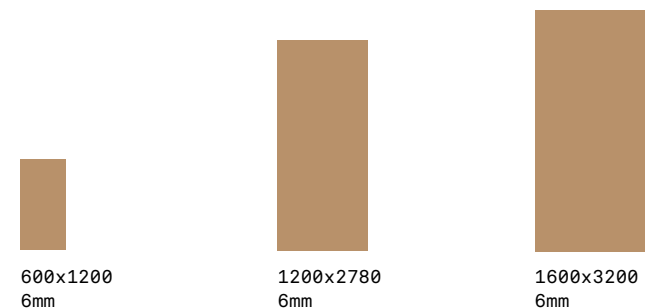

Achlys		■	
Ares	● □	♥ ■ ⊗	■ ⊗
Ceyx		♥	
Hecate		■ ⊗	■ ⊗
Kostas		◇	
Nikos		◇	
Atticus		■	
Cletus		■	
Nyx		■	
Myron	● □	■	
Socrates		■	
Erebus	● □	■	
Eros		♥	
Selena	● □	■	
Apollo		■ ⊗	■ ⊗
Zoi		♥	
Eleni		▲	

♥ Natural ● Matt R10 (A+B) ■ Polished ⊗ Honed □ Polished Lux ▲ Textured Natural \ Polished Crystal △ Textured Polished ◇ Polished Light