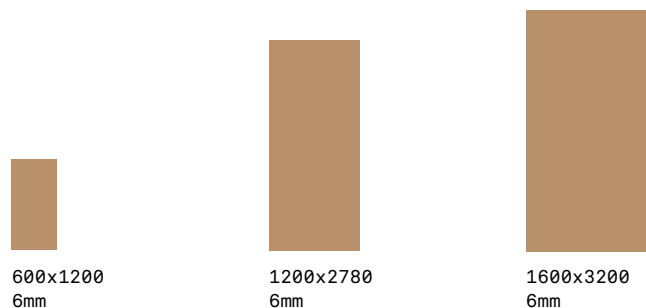

SIZES AND FINISHES

Thanos		\	
Hypnos		■ ⊗	■ ⊗
Hermes	● □	■ ⊗	■ ⊗
Ourea	● □	♥ ■ ⊗	■ ⊗
Thalassa		■ ⊗	■ ⊗
Demeter		■ ⊗	■ ⊗
Gaia	● □	■ ⊗	■ ⊗
Nesoi	● □	♥ ■ ⊗	■ ⊗
Adamantia		△	
Andromeda		♥ ■	
Thanatos	● □	■	■
Artemis	● □	♥ ■ ⊗	■ ⊗
Tartarus		■	
Minos	● □	■	
Aion		■	
Chaos		■	
Calista		■