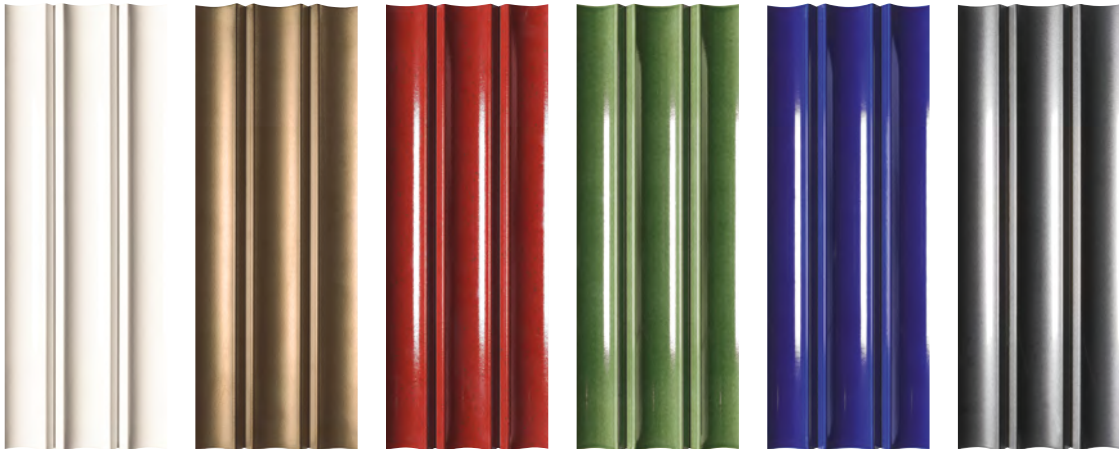

Ornamentation

6 COLOURS | 1 FINISH | 1 SIZE

SO
LUS

Desk:
50RN105

Ornamentation

Ornamentation is a triple-concavity wall tile suitable for wet and external areas. Six strong colours express a metallic sheen due to the bright surface finish. The glazed corners permit affixation at perpendicular intersections.

Wall:
5ORN103

Ornamentation

ORN-Snow
5ORN101

ORN-Gold
5ORN105

ORN-Poppy
5ORN102

ORN-Kale
5ORN103

ORN-Ocean
5ORN104

ORN-Silver
5ORN106

Ornamentation

APPEARANCE

Mono Colour

MATERIAL

Ceramic

USAGE

Walls only

SIZES AND FINISHES

170x400
15mm

All colours

● Gloss

IMPORTANT NOTICE

Please be aware that this product is an extruded item designed to achieve a unique rustic aesthetic. Due to the nature of the manufacturing process, variations in size and form are inherent. This characteristic is intentional and adds to the charm of the product. We recommend reviewing this with your clients to ensure they are aware of and accept these variations before purchase.