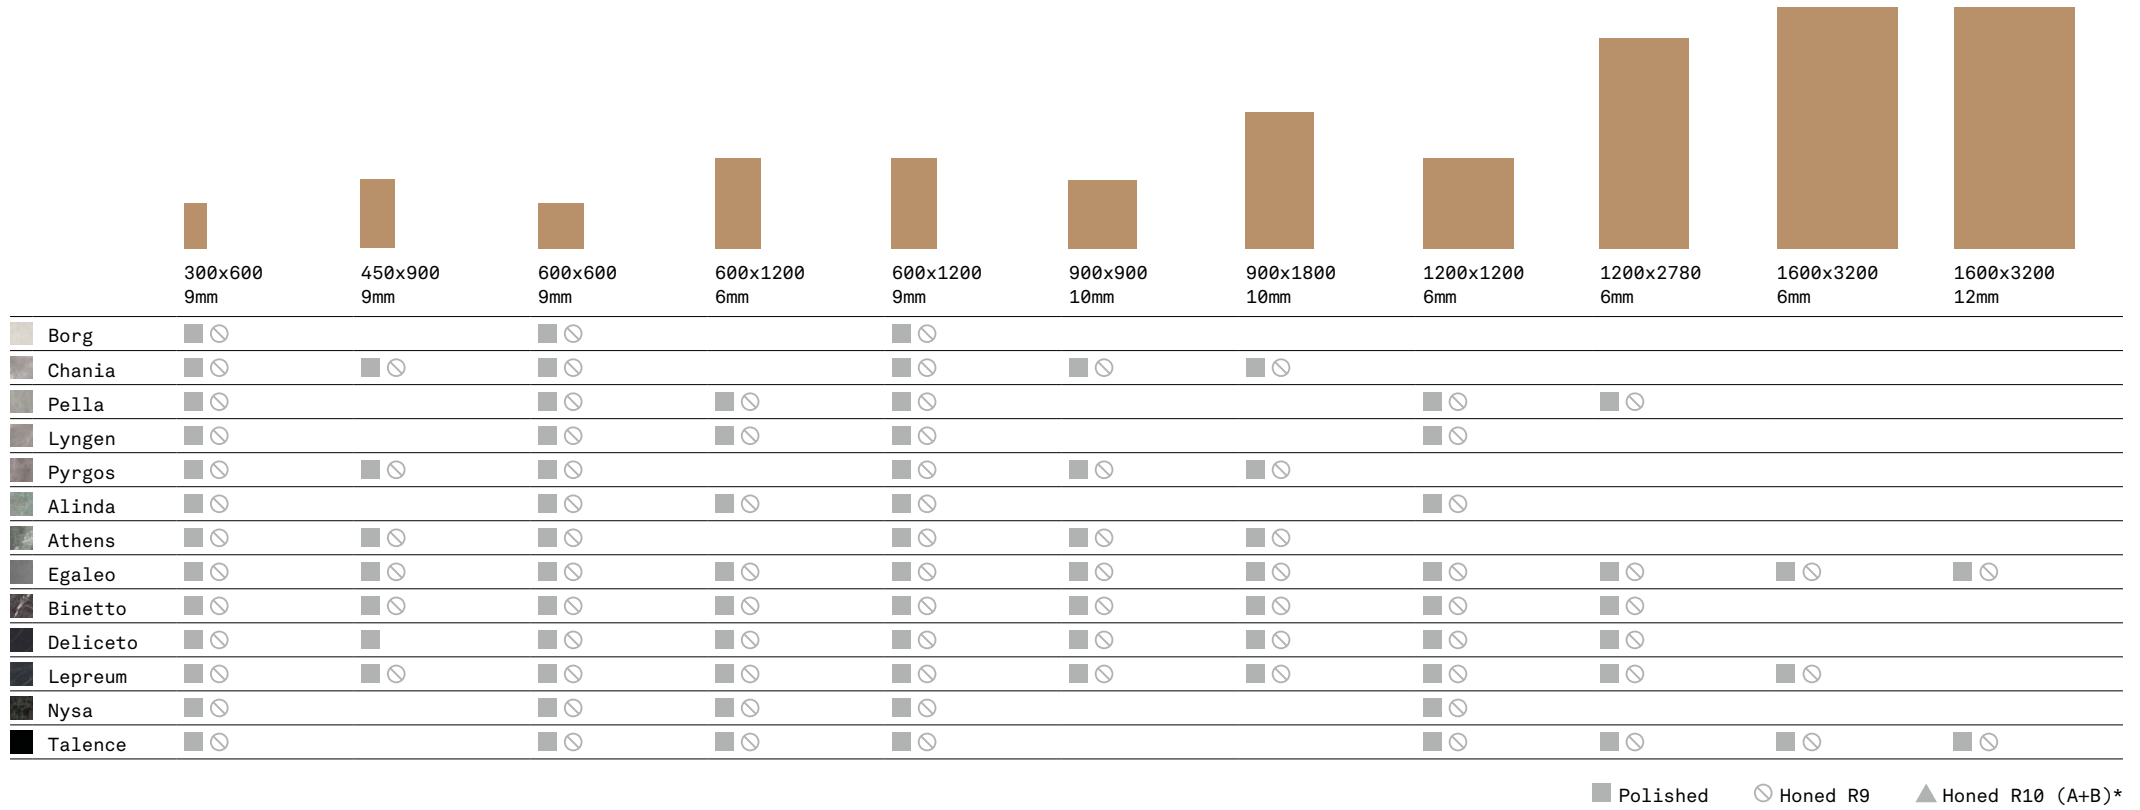

■ Polished ○ Honed R9 ▲ Honed R10 (A+B)*

NOTES

To avoid lippage we recommend the use of self-levelling spacers.

A wide variety of Mosaics, Decors and Border pieces are also available with this range.

SIZES AND FINISHES