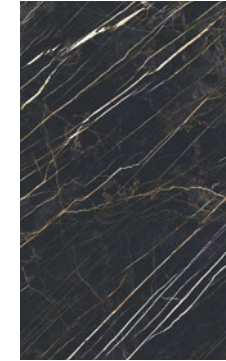

Lepreum Decor A
3JKP130
1600x3200x12mm
Honed R9
Polished