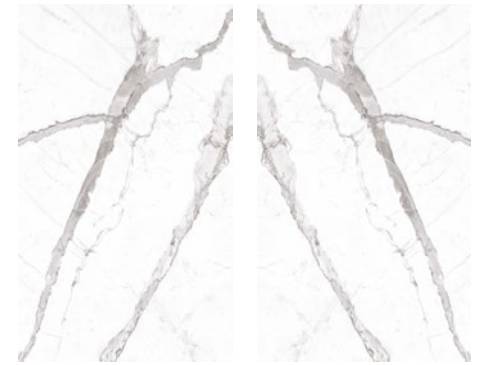

1200x2780x6mm
1600x3200x12mm

Honed R9
Polished

Nafplio Decor B

3JKP119

1200x2780x6mm
1600x3200x12mm

Honed R9
Polished

Joppolo Decor A

3JKP145