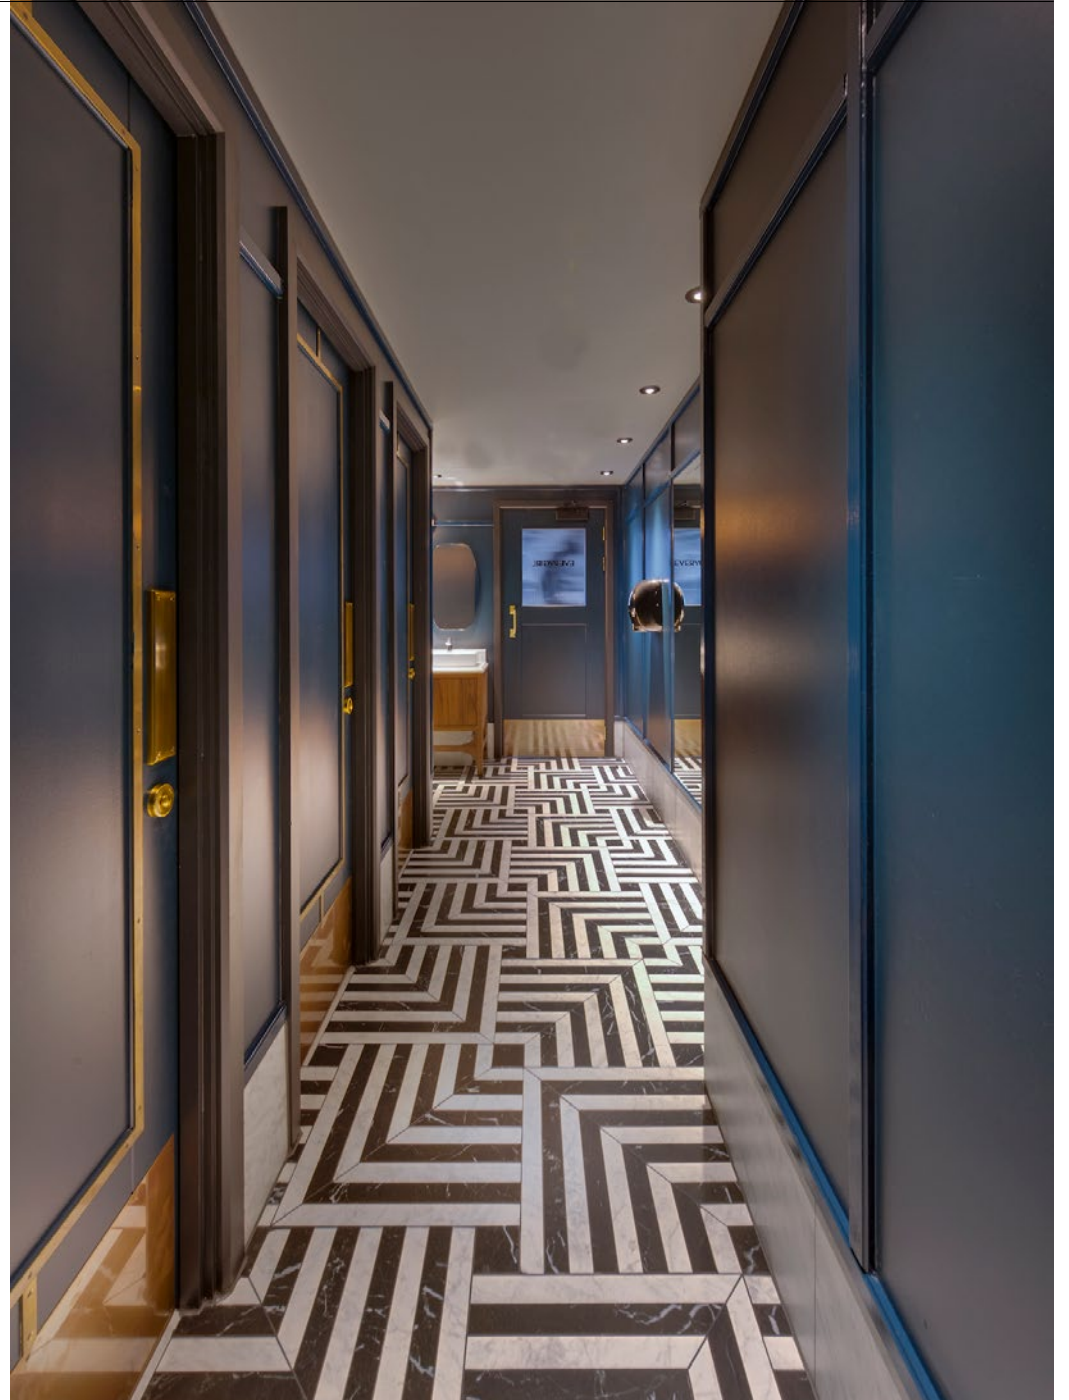

Palace

Project: Everyman Stratford

Floor:
3MOR008
3MOR001