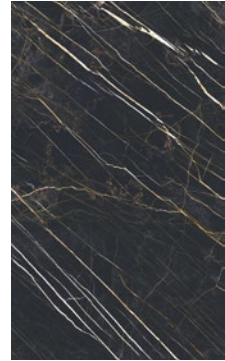

Lepreum Decor B
3JKP131
1600x3200x12mm
Honed R9
Polished