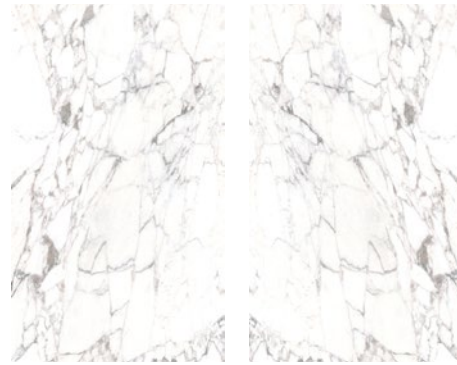

1200x2780x6mm
1600x3200x12mm

Honed R9
Polished

Lusia Decor B

3JKP149

1200x2780x6mm
1600x3200x12mm

Honed R9
Polished

Nafplio Decor A

3JKP118